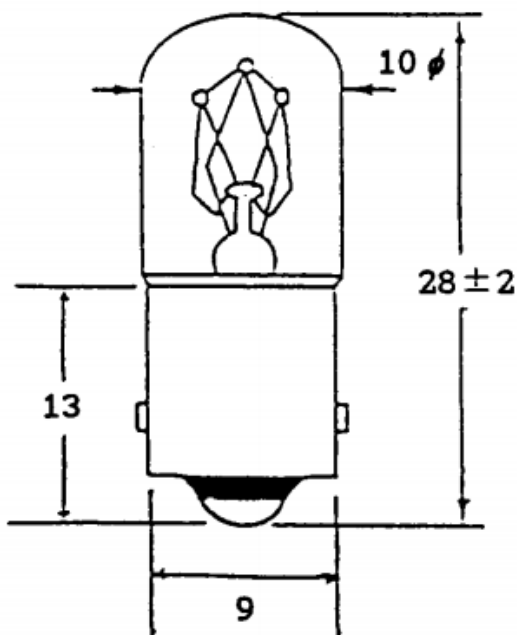

### BA9s Filament Indicator Lamp, Clear, 250V, 13mA, 1000h

RS Stock number [360-7884](#)

Drawing (mm):

### Specifications:

Bulb Diameter:	10 ± 1mm
Length:	28 ± 2mm
Base Type:	BA9s/13
Voltage:	250V
Amperage:	13mA ± 10%
Filament Type:	C-7A
	Vacuum Type
MSCP:	0.3 CP ± 20%
Life Hours:	1000Hrs