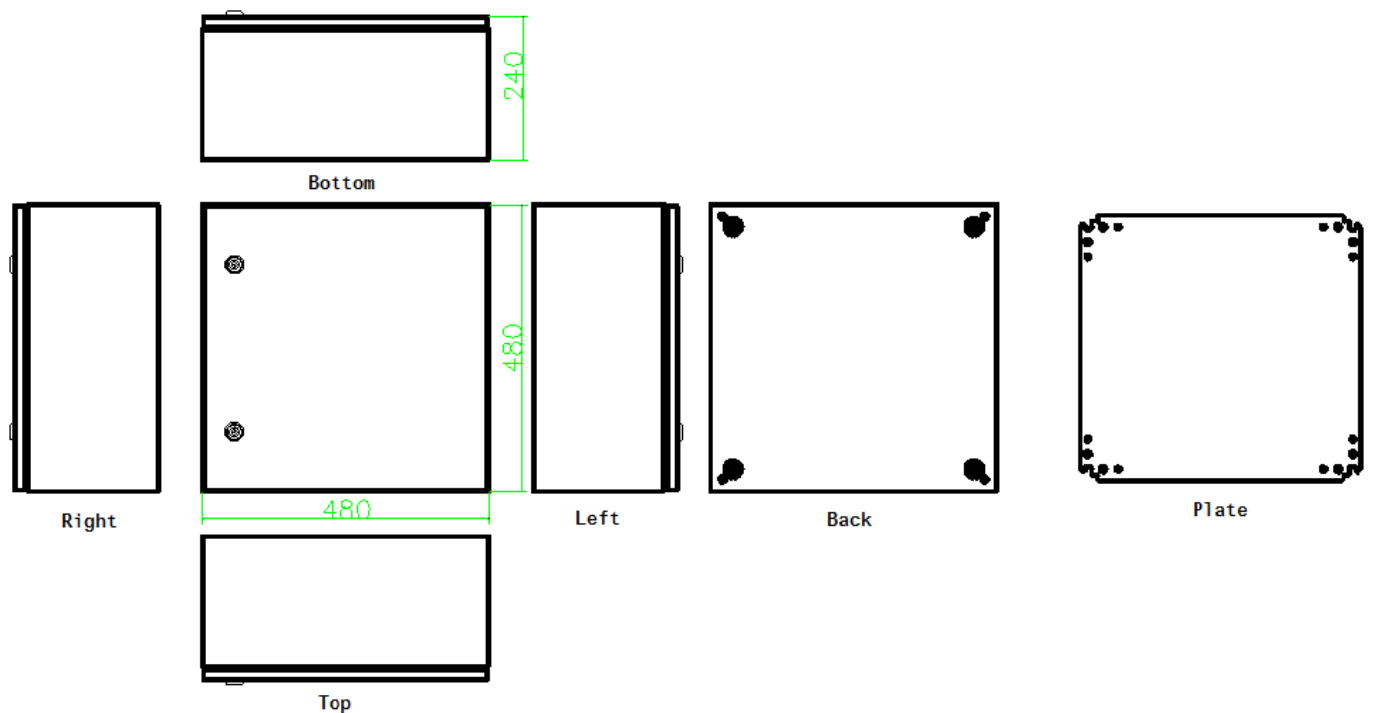

Product Datasheet

ENGLISH

S.S. Wall Box with Brackets/Chassis Plates

Drawings: