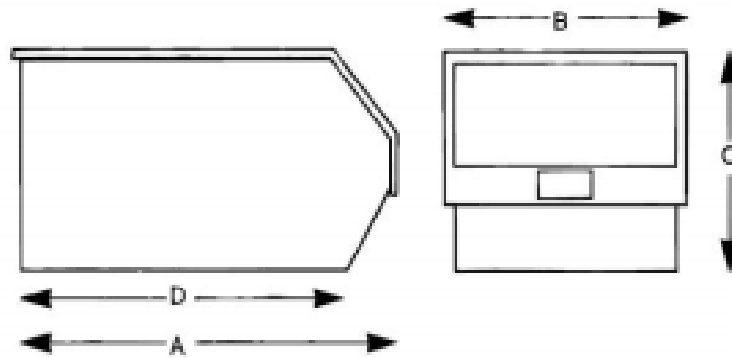

[390-3558](#) is a 349 x 239 x 180mm Blue Stack & Nest Bin

[390-3514](#) is a 349 x 239 x 180mm Red Stack & Nest Bin

[390-3570](#) is a 470 x 385.5 x 180mm Red Stack & Nest Bin

[390-3609](#) is a 470 x 385.5 x 180mm Blue Stack & Nest Bin

[390-3659](#) is a 510 x 335 x 246mm Blue Stack & Nest Bin

[390-3621](#) is a 510 x 335 x 246mm Red Stack & Nest Bin

General Specifications

Material	PP
Colour	Red
Size	Size 3
Application	Home, Office ,Warehouse ,Laboratory, Hospital, Garage

Mechanical Specifications

Volume	3.87 litres
Maximum Container Stack Height	4mm
Maximum Stack Load Capacity	25kg
Weight	20kg

External dimensions	
Dimension	250mm x 179mm x 130mm
Depth	250mm (Overall)
Width	179mm (Overall)
Height	130mm (Overall)
Base Length	205mm (Overall)

Internal dimensions	
Dimension	134mm x 116mm x 128mm
Depth	134mm
Width	116mm
Height	128mm
Base Length	195mm

Operation Environment Specifications

Operating Temperature Range	-15°C to +50°C
-----------------------------	----------------