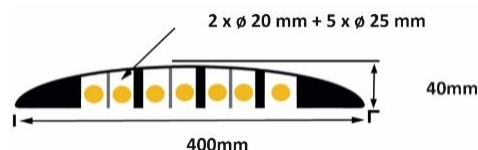

Características :

- Angulo 30° protector de cables para peatones : ideal para el paso de peatones y el transito ocasional de vehículos ligeros.
- Fabricado en PVC con cola de milano invertidas.
- 7 canaletas (2 canales $\varnothing 20$ mm ; 5 canales $\varnothing 25$ mm)
- 2 bandas blancas reflectantes clase 1 a pegar
- Resiste vehículos de hasta 2T por eje
- 4 fijaciones ($\varnothing 6$ mm) 2522796 opcionales.
- Rango de temperatura -40 ° / + 60 ° C

2522795