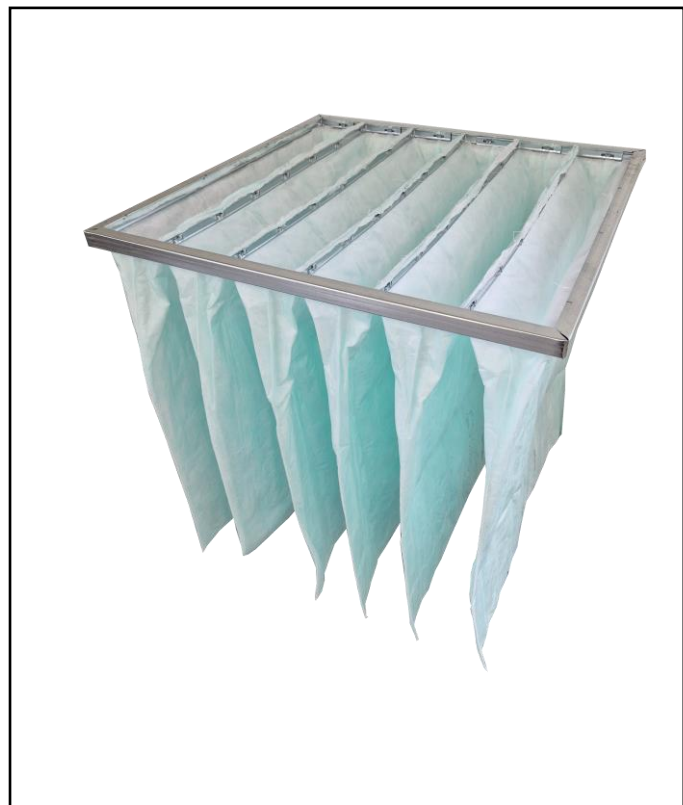

FEATURES

- 100% Polyester Filter Media
- Dual-Layer Media
- Conical Stitched Pockets for optimal airflow
- Rolled Safety Edge to Frame
- Hydrophobic Media
- Fire Retardant
- Low Price
- ePM10 Filter

RS PRO Ecoflow M6 Filter 24 X 24 X 18

RS Stock No.: 2551148

RS Professionally Approved Products bring to you professional quality parts across all product categories. Our product range has been tested by engineers and provides a comparable quality to the leading brands without paying a premium price.