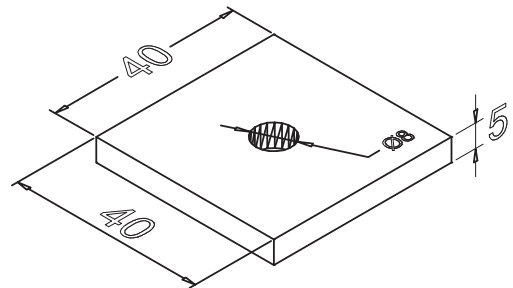

ENGLISH

Datasheet

Square Plate Washers Bright Zinc Plated

RS Stock No **1766960**

Size **M6 x 40 x 5**

For use with channel/strut and in general construction applications.

Please view our full range listing below

RS Stock No	Size (mm)
1766951	M6 x 40 x 3
1766963	M8 x 40 x 3
1766946	M10 x 40 x 3
1766958	M12 x 40 x 3
1766960	M6 x 40 x 5
1766961	M8 x 40 x 5
1766954	M10 x 40 x 5
1766943	M12 x 40 x 5