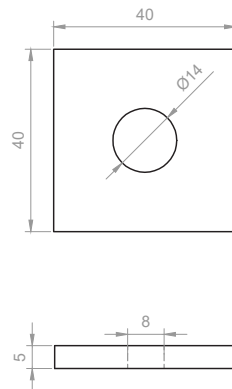

ENGLISH

Datasheet

Square Plate Washers Bright Zinc Plated

RS Stock No **1766960**

Size **M6 x 40 x 5**

For use with channel/strut and in general construction applications.

Please view our full range listing below

RS Stock No	Size (mm)
1766951	M6 x 40 x 3
1766963	M8 x 40 x 3
1766946	M10 x 40 x 3
1766958	M12 x 40 x 3
1766960	M6 x 40 x 5
1766961	M8 x 40 x 5
1766954	M10 x 40 x 5
1766943	M12 x 40 x 5