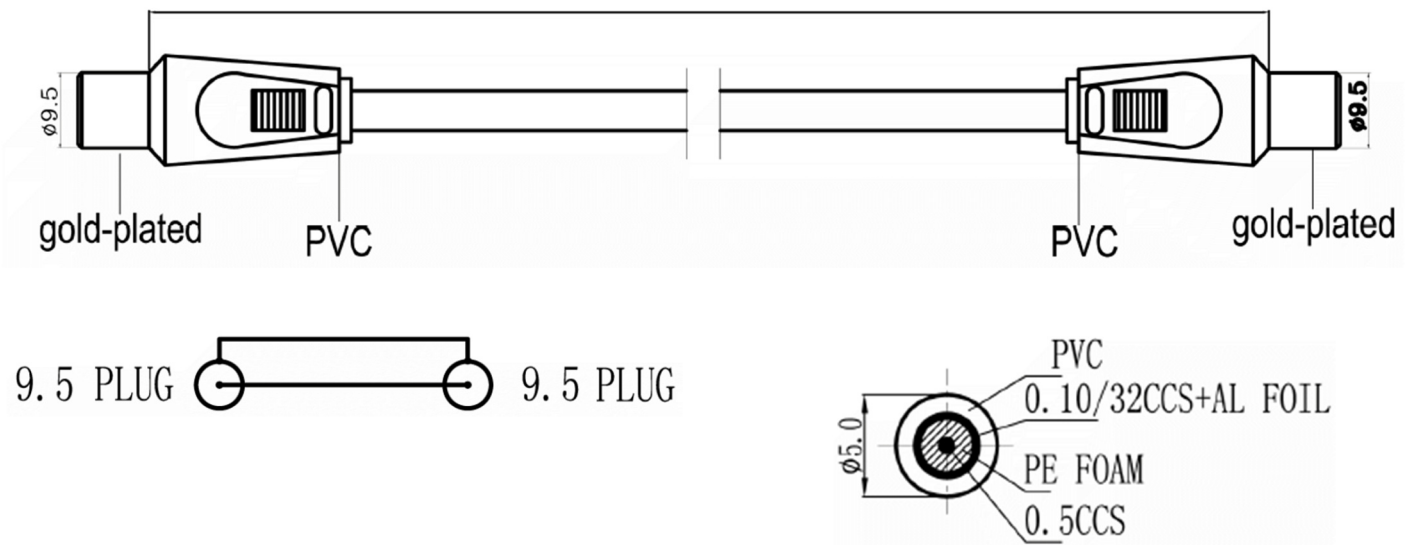

Datasheet

RS PRO 20m Coaxial Male to Male TV Cable, Black

Stock number: 192-4497

EN

The RS PRO 20 metre, 75-ohm coaxial TV cable has a black PVC jack and boots.

The inner core is a single, solid core and has a PE foam surrounding and is double shielded with a layer of aluminium foil and a CCS braid.

Coaxial TV cables are generally used to connect a TV aerial to a TV.