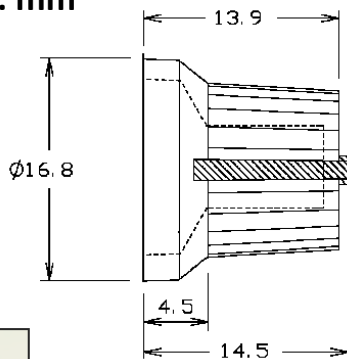

Datasheet

2 Colour Knobs

RS Stock number 777-7353

Unit: mm

RS 7777334

Knob black blue marker line 6mm splined

RS 7777356

Knob black blue marker line 6mm D

RS 7777338

Knob black green marker line 6mm splined

RS 7777350

Knob black green marker line 6mm D

RS 7777347

Knob black grey marker line 6mm splined

RS 7777369

Knob black grey marker line 6mm D

RS 7777340

Knob black red marker line 6mm splined

RS 7777362

Knob black red marker line 6mm D

RS 7777344

Knob black white marker line 6mm splined

RS 7777366

Knob black white marker line 6mm D

RS 7777353

Knob black yellow marker line 6mm splined

RS 7777375

Knob black yellow marker line 6mm D