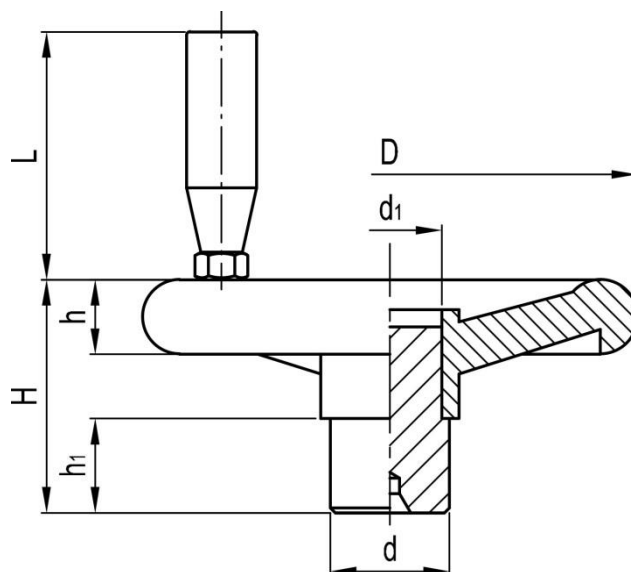

# Four spoke handwheel with revolving handle, through hub

RS Stock No: 1612026

## Specification

Handwheel material: Phenoplast, vegetal fibre reinforced

Revolving handle material: Glass-fibre reinforced technopolymer

Zinc-plated steel visible hub with preformed punching for through-hole

ENGLISH

Stock no	D	d	d1	H	h	h1	L
1612026	100	24	21	47	15	17	51
1612027	120	25	21	49	16	15	70
1612028	140	28	23	54	20	17	70
1612029	160	32	27	56	22	21	85
1612030	200	40	32	72	25	25	85
1612031	250	50	42	82	29	29	95
1612032	300	52	42	95	35	30	95