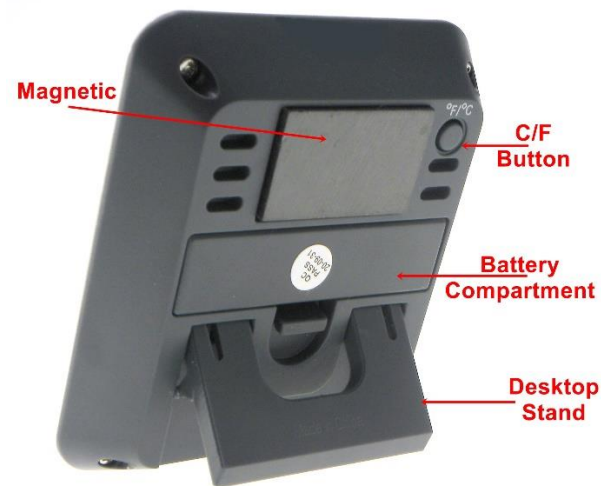

Specifications:

- Temperature
  - Range: -50~+70°C (-58~+158°F)
  - Resolution: 0.1 °C (0.1° F)
  - Accuracy: ± 1°C (1.8°F)
- Humidity
  - Range: 10%~99%RH
  - Resolution: 1%RH
  - Accuracy: ±2% (30% to 80%); ±3%RH (other)
- Refresh rate: 10 seconds
- Comfort Indicator: Face icon (Dry, Comfort, Wet)
- Operation temperature: +10~60°C
- Power supply: 1.5V (AAA size) X 1
- Product dimension: 79 x 67 x 23mm
- Weight: approx. 70g
- Storage condition:
  - Temperature: -20°C~60°C
  - Humidity: 20~80%RH

Package Includes:

- 1 x Temperature and humidity monitor
- 1 x AAA battery
- 1 x User Manual

☹️ DRY---	Humidity < 50%
😊 COMFORT---	50% < Humidity < 70% (20°C) 68°F < Temperature < 79°F (26°C)
☹️ WET---	Humidity > 70%