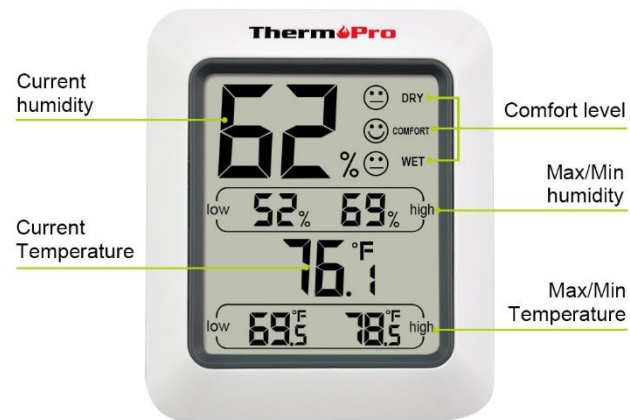

Another convenient feature is the unit with extremely sensitive humidity sensor will quickly inform you of the comfort level (DRY, COMFORTABLE, WET) in the environment based off the humidity.

Features:

- 2.7" smart display with large numbers allows you to read easily and move the device from location to location
- The humidity temperature gauge displays all-time high and low records for both humidity and temperature
- Magnet on the back can be attached to the refrigerator or any metal surface
- The humidity gauge features a kickstand and sets the device upright at an easy-to-read angle
- Press the button on the back to switch between $^{\circ}\text{C}$ and $^{\circ}\text{F}$ and hold for 2 seconds to clear the record maximum and minimum humidity/temperature readings

Specifications:

- Temperature
 - Range: -50~+70°C (-58~+158°F)
 - Resolution: 0.1 °C (0.1° F)
 - Accuracy: ± 1°C (1.8°F)
- Humidity
 - Range: 10%~99%RH
 - Resolution: 1%RH
 - Accuracy: ±2% (30% to 80%); ±3%RH (other)
- Refresh rate: 10 seconds
- Comfort Indicator: Face icon (Dry, Comfort, Wet)
- Operation temperature: +10~60°C
- Power supply: 1.5V (AAA size) X 1
- Product dimension: 79 x 67 x 23mm
- Weight: approx. 70g
- Storage condition:
 - Temperature: -20°C~60°C
 - Humidity: 20~80%RH

Package Includes:

- 1 x Temperature and humidity monitor
- 1 x AAA battery
- 1 x User Manual

| | |
|--------------|---|
| ☹️ DRY--- | Humidity < 50% |
| 😊 COMFORT--- | 50% < Humidity < 70% (20°C) 68°F < Temperature < 79°F (26°C) |
| ☹️ WET--- | Humidity > 70% |