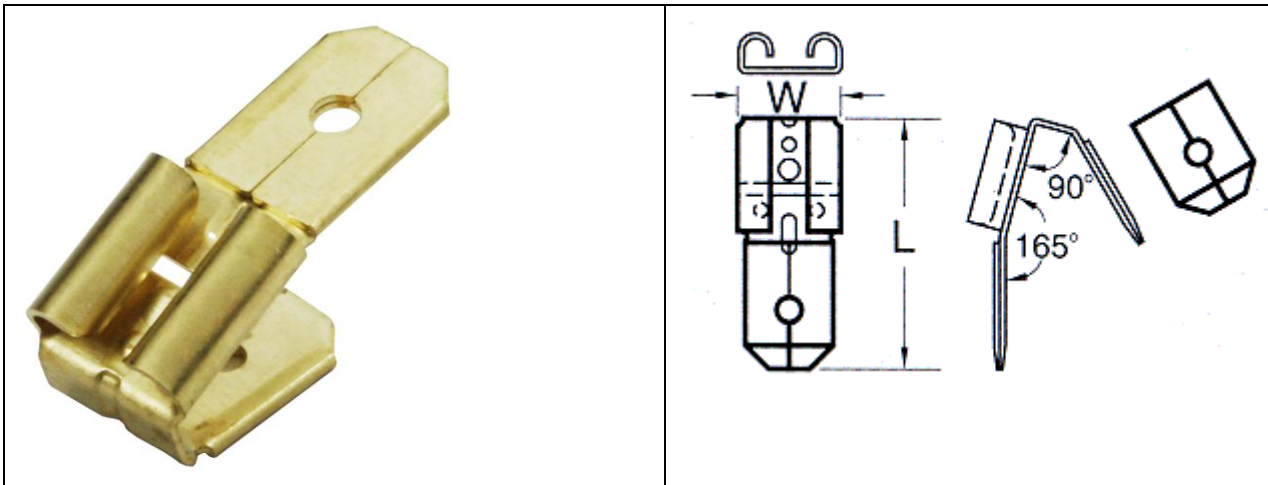

EN

Datasheet

RS PRO 3-WAY ADAPTER (2 MALE TAB)

Stock number: 178-8748

TERMINAL MATERIAL: BRASS

TERMINAL SURFACE TREATMENT: STANDARD CHEMICAL TREATMENT (BRASS FINISH)

NEMA TAB: 0.250 " (6.35mm)

ITEM NO.	DESCRIPTION	NEMA TAB	DIMENSION inch(mm)	
			W	L
178-8748	3-WAY ADAPTER (2 MALE TAB)	.250 6.35	0.291 7.4	0.709 18