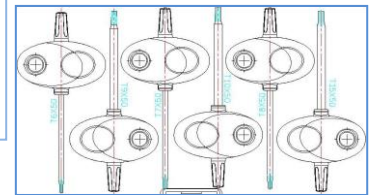

Datasheet

6pcs Torx Driver Set

RS Stock number 710-0633

Specification

Material: SVCM steel blade &PP, TPV handle

Finish: Satin chrome plated, PP, TPV-meet ROHS

Contents

1pc each T6X 50, T7X50, T8X50, T9X50, T10X50, T15X 50

Feature

6 piece torx driver set supplied in a fitted case with soft grip handle.