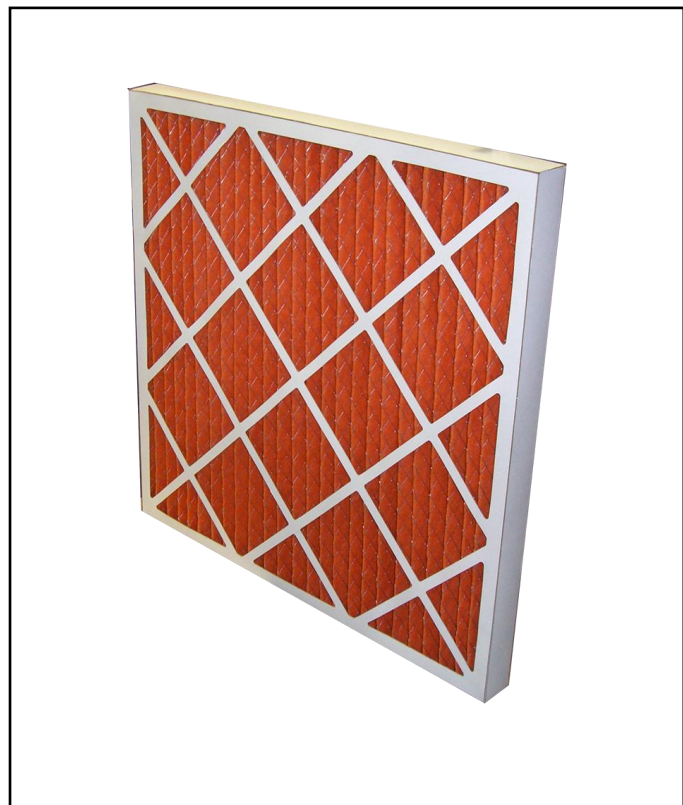

FEATURES

- Water Resistant Frame
- Strong Media Support mesh
- Hydrophobic Filter media

RS PRO Vline Gold 24x12x4

RS Stock No.: 2560557

RS Professionally Approved Products bring to you professional quality parts across all product categories. Our product range has been tested by engineers and provides a comparable quality to the leading brands without paying a premium price.

Product Description

This Super Capacity pleated panel filter is designed to operate under the most testing of conditions. The especially formulated media offers higher filtration efficiencies than other types in its class whilst the extra high pleat count delivers outstanding filter life, and the blended cotton / polyester filter media has 100% mechanical filtration properties. This filter uses a heavier grade media to deliver a higher filter efficiency.