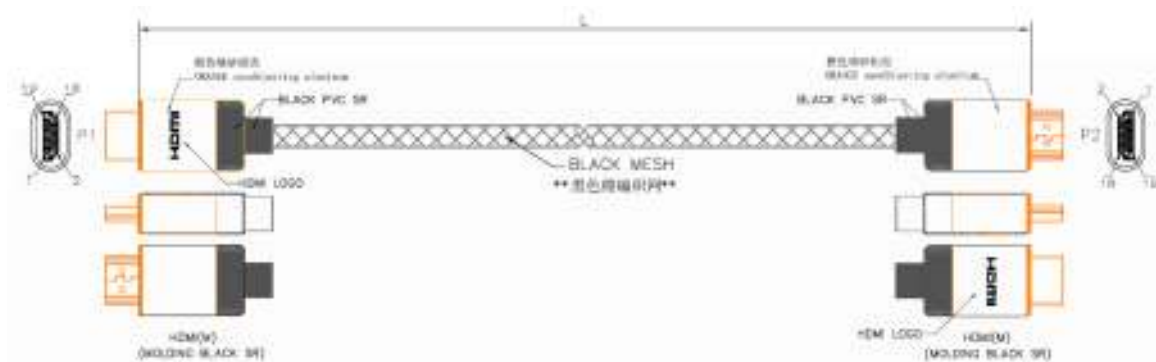

Datasheet

RS PRO 2mtr HDMI M-M 8K High Speed with Ethernet Cable – Black with Orange Connectors

Stock number: 195-4892

EN

The RSPRO 2 metre male to male 8K HDMI cable which has a black PVC jack with mesh and an outer diameter of 7.3mm. The connectors have a gold flash covering to prevent corrosion.

The connector hoods are also made of Aluminium and sandblasted orange and has a strain relief to prevent the jacket splitting around the boot.

HDMI is possibly the most common display connection on the market which can be found on devices ranging from PC's, Bluray players, games consoles and more.

HDMI(M)	1	3	2	4	6	5	7	9	8	10	12	11	14	19	17	13	15	16	18	64
HDMI(M)	PAIR		G	PAIR		G	PAIR		G	PAIR		G	PAIR		G	4C				SHELL

- CABLE: 28AWG(1/0.32BC),UL20276,AL+B+D-FOIL,[(#28*1P+D+FAM)*5PCS+#28*4C], BLACK COLOR,OD=7.3±0.2mm,PVC JACKET.
- LENGTH: L.
- CONNECTORS:HDMI(M)*2PCS(BLACK INSULATOR)(SHELL GOLD PLATED).
- MOLD:MOLDING TYPE.
- CONTACTS:
- Test machine test condition.
 - 100% OPEN,SHORT&INTERMITANCE TEST.
 - CONDUCTOR RESISTANCE: 2ohms MAX:
 - INSULATION RESISTANCE: 10MΩ Min/,10ms:
- ALL MUST BE MEET ON ROHS COMPLIANT.