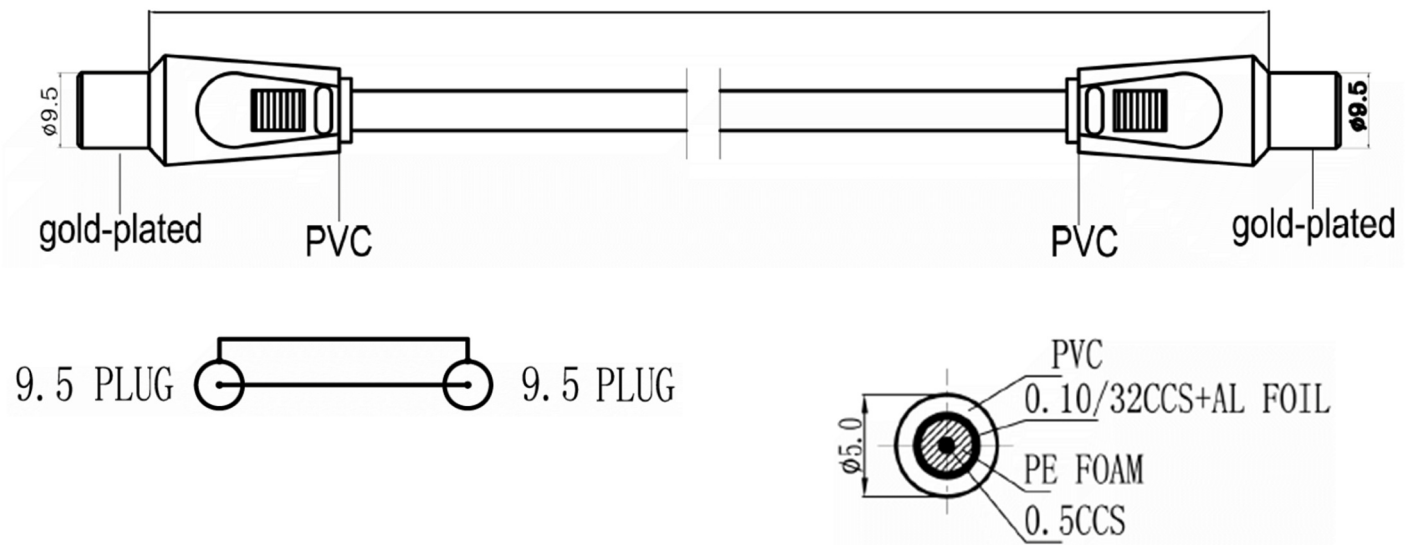

Datasheet

RS PRO 40m Coaxial Male to Male TV Cable, Black

Stock number: 192-4501

EN

The RS PRO 40 metre, 75-ohm coaxial TV cable has a black PVC jack and boots.

The inner core is a single, solid core and has a PE foam surrounding and is double shielded with a layer of aluminium foil and a CCS braid.

Coaxial TV cables are generally used to connect a TV aerial to a TV.