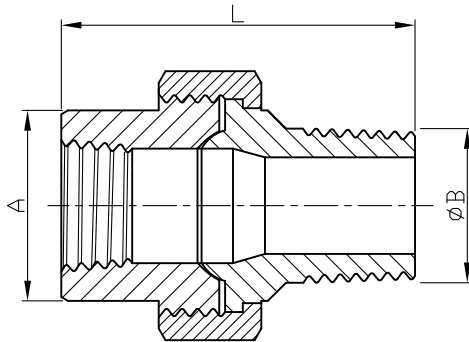

ENGLISH

Product Datasheet

High Pressure Fitting

MSS SP-83

Threaded Union MF

3000 LB								
RS Code	Size		A (Min)		B		L	
	DN	NPS	mm	in	mm	in	mm	in
826-7129	8	1/4"	19	0.75	13.7	0.54	55.4	2.18
826-7138	10	3/8"	22	0.87	17.1	0.67	60	2.36
826-7131	15	1/2"	27.7	1.09	21.3	0.84	68	2.68
826-7135	20	3/4"	33.5	1.32	26.7	1.05	75.9	2.99
826-7144	25	1"	41.4	1.63	33.4	1.31	86	3.39
826-7147	32	1-1/4"	50.5	1.99	42.2	1.66	95.1	3.74
826-7141	40	1-1/2"	57.2	2.25	48.3	1.9	100.5	3.96
826-7150	50	2"	70.1	2.76	60.3	2.37	112.1	4.41