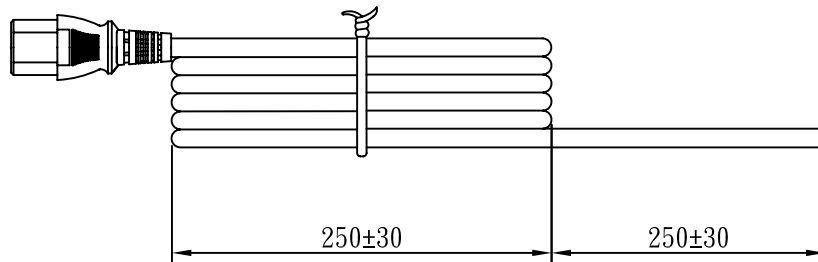

MARKING:

WIRING COLOR:

E: Yellow/Green
N: Blue
L: Brown

LENGED ON CORD: (205-14)

SGIS <VDE> KEMA-KEUR 08115 1376 <VDE> △CEBEC 809 S D N E
NF-USE 1346 IEMMEQU H05VV-F 3G 1.0mm² 60227 IEC 53 RVV 300/500V CC
A003083 3ASL/100 4V-75 V-75(75°C) 250/440V ORDINARY DUTY Q90033 -LF- CE

No	BOM ITEM	Q' TY	P/N
1	KPR-14 TERMINAL	3 pcs	BBB14000
2	IS-14 INNER BODY	1 set	MI014000
3	PVC 45P (SA87, IS-14)	22 g	RPP04512
4	PE TIE (BLACK , 10inch)	1 pcs	KBB10010

CABLE	H05VV-F 3G 1.0 DENT PRINT CT-12 (BLACK)			
PLUG	IS-14	LENGTH	5000	UNIT mm
CLIENT	NAME	First connectivity	N/W	UNIT kg
	P/N		SG DWG	SR-141586-20 VER. A
			Design. by	賀艷紅(2014.06.30)
			Review. by	朱曉玲(2014.06.30)
			Approval. by	周德雲(2014.07.01)
L14		6C3016	12	500 00