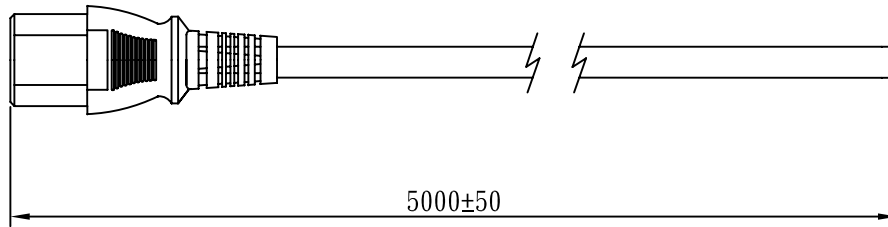

MARKING:

WIRING COLOR:

E: Yellow/Green
N: Blue
L: Brown

LENGED ON CORD: (205-14)

SGIS <VDE> KEMA-KEUR 08115 1376 <VDE> △CEBEC 809 S D N E
NF-USE 1346 IEMMEQU H05VV-F 3G 1.0mm² 60227 IEC 53 RVV 300/500V CC
A003083 3ASL/100 4V-75 V-75(75°C) 250/440V ORDINARY DUTY Q90033 -LF- CE

No	BOM ITEM	Q' TY	P/N
1	KPR-14 TERMINAL	3 pcs	BBB14000
2	IS-14 INNER BODY	1 set	MI014000
3	PVC 45P (SA87, IS-14)	22 g	RPP04512
4	PE TIE (BLACK , 10inch)	1 pcs	KBB10010

CABLE	H05VV-F 3G 1.0 DENT PRINT CT-12 (BLACK)			
PLUG	IS-14	LENGTH	5000	UNIT mm
CLIENT	NAME	First connectivity	N/W	UNIT kg
	P/N		SG DWG	SR-141586-20 VER. A
			Design. by	賀艷紅(2014.06.30)
			Review. by	朱曉玲(2014.06.30)
			Approval. by	周德雲(2014.07.01)
L14		6C3016	12	500 00