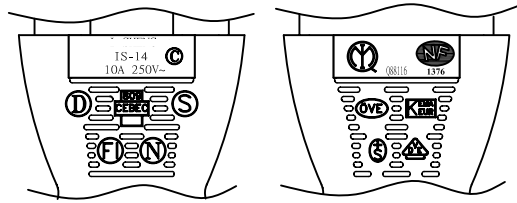

MARKING:

WIRING COLOR:

E: Yellow/Green
N: Blue
L: Brown

LENGED ON CORD: (205-14)

SGIS <VDE> KEMA-KEUR 08115 1376 <VDE> △CEBEC 809 S D N E
NF-USE 1346 IEMMEQU H05VV-F 3G 1.0mm² 60227 IEC 53 RVV 300/500V CC
A003083 3ASL/100 4V-75 V-75(75°C) 250/440V ORDINARY DUTY Q90033 -LF- CE

No	BOM ITEM	Q' TY	P/N
1	KPR-14 TERMINAL	3 pcs	BBB14000
2	IS-14 INNER BODY	1 set	MI014000
3	PVC 45P (SA87, IS-14)	22 g	RPP04512
4	PE TIE (BLACK , 10inch)	1 pcs	KBB10010

CABLE	H05VV-F 3G 1.0 DENT PRINT CT-12 (BLACK)			
PLUG	IS-14	LENGTH	5000	UNIT mm
CLIENT	NAME	First connectivity	N/W	UNIT kg
	P/N		SG DWG	SR-141586-20 VER. A
			Design. by	賀艷紅(2014.06.30)
			Review. by	朱曉玲(2014.06.30)
			Approval. by	周德雲(2014.07.01)
L14		6C3016	12	500 00