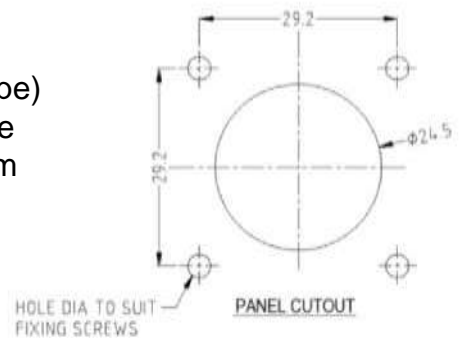

Part No. RS1250

4 Pole Cable Socket with PVC
Cable Grommet. Blue nut is
standard. Dimensions: 28 x 28 x
93mm **Part No. RS1255**

Plug Specification

Maximum Current: 20A.

Withstanding Voltage: $\geq 1400V$

Insulation Resistance: $\geq 1G\Omega$

Contact Resistance: $\leq 3m\Omega$

Solderability: $\leq 3S$

Insertion Force: 10-80N Minimum

Life: ≥ 2000

rspro.com

4 Pole Chassis Socket
 Compatible with all previous 4 Pole
 Plugs Dimensions: 24 x 24 x 33mm
Part No: **RS1270** with CSK Hole
RS1270X with Plain Hole

4 Pole Chassis Socket (Large Square
 Type) Compatible with all previous 4 Pole
 Plugs Dimensions: 40 x 40 x 33mm
Part No: **RS1275**

4 Pole Chassis Socket (Round Type)
 Compatible with all previous 4 Pole
 Plugs Dimensions: 50 x 50 x 33mm
Part No: **RS1280**

8 Pole Chassis Socket (Round
 Type) Dimensions: 51 x 51 x 33mm
Part No: **RS1285**