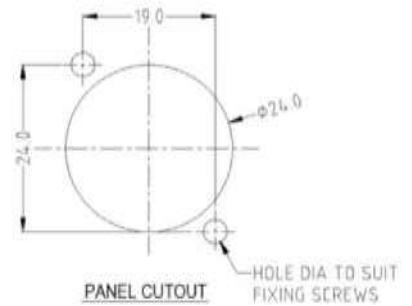

Part No. RS1250

4 Pole Cable Socket with PVC
Cable Grommet. Blue nut is
standard. Dimensions: 28 x 28 x
93mm **Part No. RS1255**

Plug Specification

Maximum Current: 20A.

Withstanding Voltage: $\geq 1400V$

Insulation Resistance: $\geq 1G\Omega$

Contact Resistance: $\leq 3m\Omega$

Solderability: $\leq 3S$

Insertion Force: 10-80N Minimum

Life: ≥ 2000

rspro.com

4 Pole Chassis Socket
 Compatible with all previous 4 Pole
 Plugs Dimensions: 24 x 24 x 33mm
Part No: **RS1270** with CSK Hole
RS1270X with Plain Hole

4 Pole Chassis Socket (Large Square
 Type) Compatible with all previous 4 Pole
 Plugs Dimensions: 40 x 40 x 33mm
Part No: **RS1275**

4 Pole Chassis Socket (Round Type)
 Compatible with all previous 4 Pole
 Plugs Dimensions: 50 x 50 x 33mm
Part No: **RS1280**

8 Pole Chassis Socket (Round
 Type) Dimensions: 51 x 51 x 33mm
Part No: **RS1285**