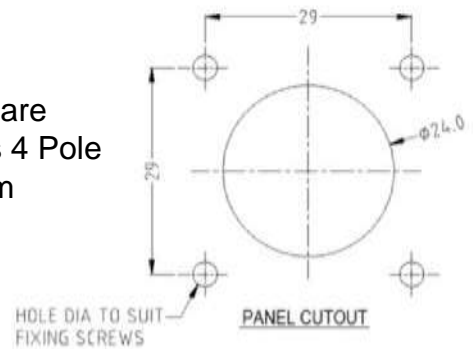

Part No. RS1250

4 Pole Cable Socket with PVC
Cable Grommet. Blue nut is
standard. Dimensions: 28 x 28 x
93mm **Part No. RS1255**

Plug Specification

Maximum Current: 20A.

Withstanding Voltage: $\geq 1400V$

Insulation Resistance: $\geq 1G\Omega$

Contact Resistance: $\leq 3m\Omega$

Solderability: $\leq 3S$

Insertion Force: 10-80N Minimum

Life: ≥ 2000

rspro.com

4 Pole Chassis Socket
 Compatible with all previous 4 Pole
 Plugs Dimensions: 24 x 24 x 33mm
Part No: **RS1270** with CSK Hole
RS1270X with Plain Hole

4 Pole Chassis Socket (Large Square
 Type) Compatible with all previous 4 Pole
 Plugs Dimensions: 40 x 40 x 33mm
Part No: **RS1275**

4 Pole Chassis Socket (Round Type)
 Compatible with all previous 4 Pole
 Plugs Dimensions: 50 x 50 x 33mm
Part No: **RS1280**

8 Pole Chassis Socket (Round
 Type) Dimensions: 51 x 51 x 33mm
Part No: **RS1285**