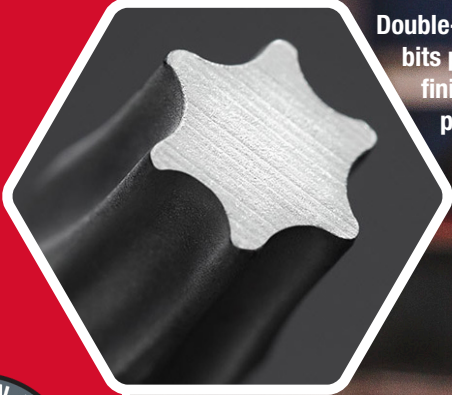

Double-ended
bits phosphate
finish for corrosion
protection and
surface resilience

**NO HASSLE
GUARANTEE**