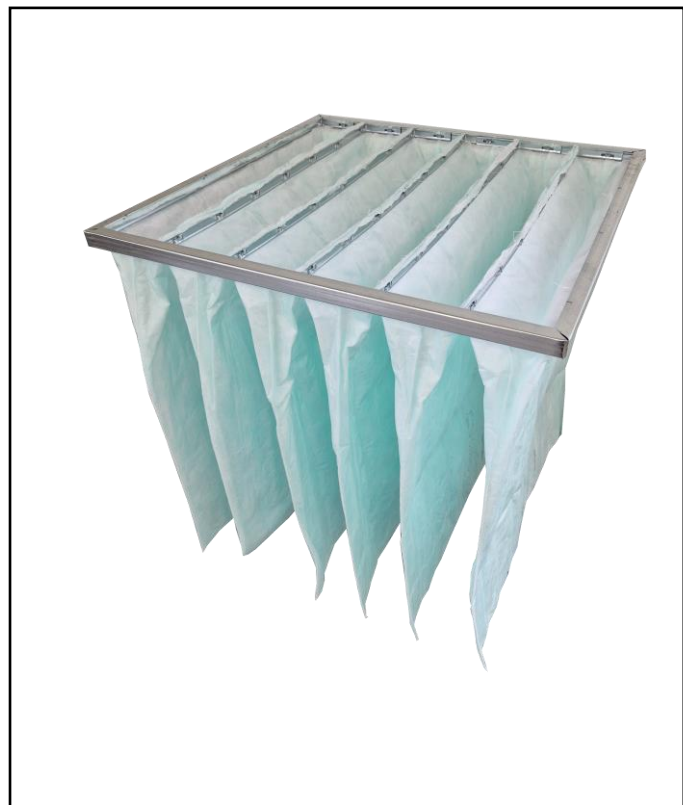

## FEATURES

- 100% Polyester Filter Media
- Dual-Layer Media
- Conical Stitched Pockets for optimal airflow
- Rolled Safety Edge to Frame
- Hydrophobic Media
- Fire Retardant
- Low Price
- ePM10 Filter

# RS PRO Ecoflow M6 Filter 24 X 24 X 21

RS Stock No.: 2551157

RS Professionally Approved Products bring to you professional quality parts across all product categories. Our product range has been tested by engineers and provides a comparable quality to the leading brands without paying a premium price.

## Product Description

The Ecoflow, fire rated range of bag filters are used widely in government buildings, hospitals and other sensitive areas. This grade of filter is suitable for air condition to offices, theatres, computer rooms and spray booths.

## General Specifications

Filter Size Actual HxWxD (mm)	592 x 592 x 535 mm
Header Depth	25 mm
Number of Pockets	10
Grade EN779:2012	M6
Filter Class ISO 16890	ePM10 > 70%
Rated Capacity	3210 m <sup>3</sup> /hr
Energy Rating	E
Initial Pressure Drop	65 Pa
Final Pressure Drop*	165 Pa
*Final Recommended Pressure Drop to EN13053:2019	
Maximum Operating Temperature 80C	