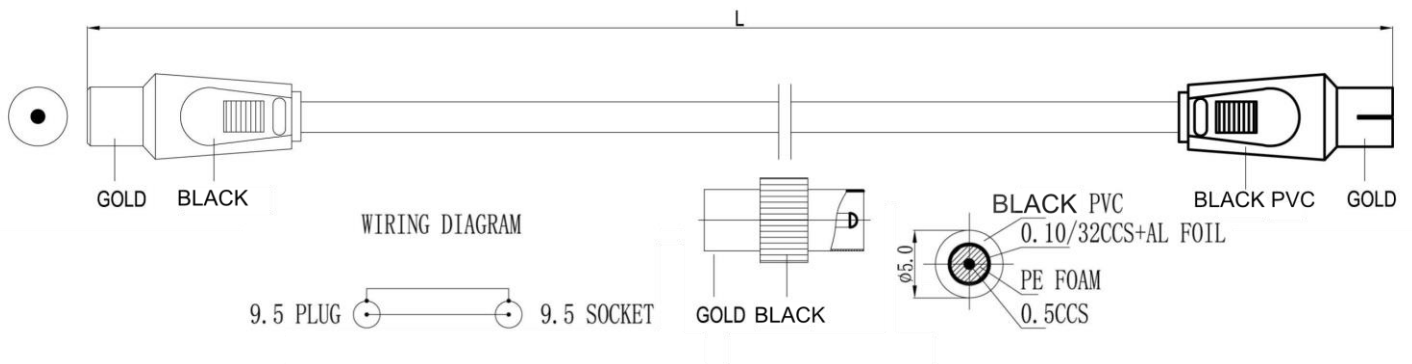

Datasheet

RS PRO 2m Black TV Extension Cable with Male Cable with Coupler

Stock number: 2369055

EN

The RS Pro range of TV cables are constructed of coax cable with female to female connectors, they also come supplied with a male to male coupler, all contacts are Gold flashed for a high quality finish and anti-corrosive properties.