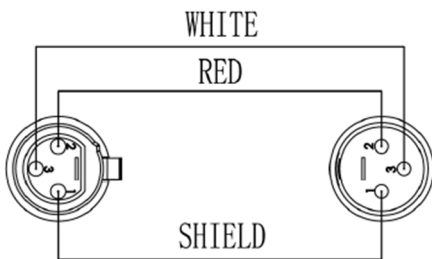

Datasheet

RS PRO 0.5m XLR Male to Female Cable, Black Connectors

Stock number: 192-4441

EN

The RS PRO 0.5 metre, XLR extension cable has a jack plug to a socket both with metal boots.

The connectors are nickel and have a strain relief to help avoid the cable splitting around the edge of the boot. The cable flex is made of 18 AWG copper wire and has a copper braid for extra shielding. The cable flex has a black PVC jacket and an outer diameter of 6mm.

XLR cables are generally use for sound, video and lighting equipment.