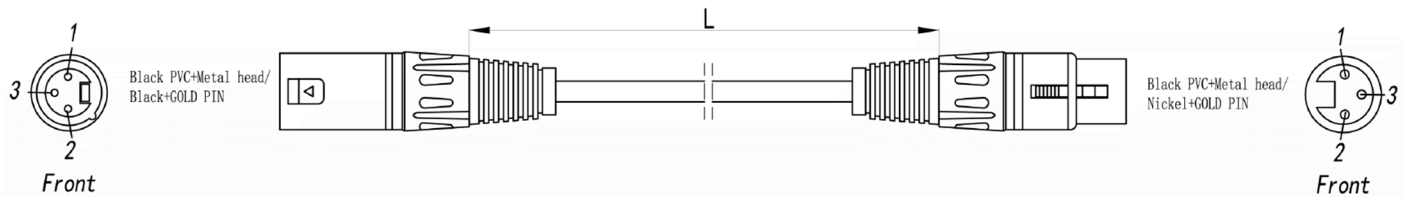

Datasheet

RS PRO 0.5m XLR Male to Female Cable, Black Connectors

Stock number: 192-4441

EN

The RS PRO 0.5 metre, XLR extension cable has a jack plug to a socket both with metal boots.

The connectors are nickel and have a strain relief to help avoid the cable splitting around the edge of the boot. The cable flex is made of 18 AWG copper wire and has a copper braid for extra shielding. The cable flex has a black PVC jacket and an outer diameter of 6mm.

XLR cables are generally use for sound, video and lighting equipment.