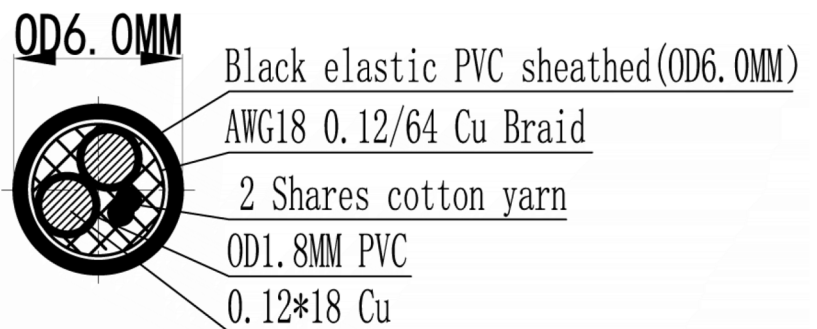

Datasheet

RS PRO 0.5m XLR Male to Female Cable, Black Connectors

Stock number: 192-4441

EN

The RS PRO 0.5 metre, XLR extension cable has a jack plug to a socket both with metal boots.

The connectors are nickel and have a strain relief to help avoid the cable splitting around the edge of the boot. The cable flex is made of 18 AWG copper wire and has a copper braid for extra shielding. The cable flex has a black PVC jacket and an outer diameter of 6mm.

XLR cables are generally use for sound, video and lighting equipment.