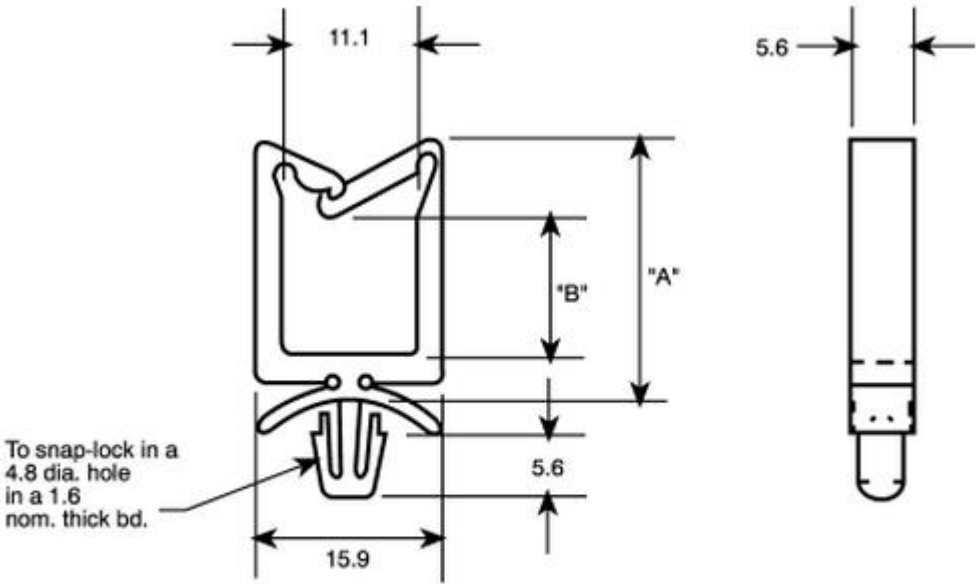

Datasheet

RS Cable Clamp

RS Stock number 479-576

Dimensions (mm)		
A	B	Stock No.
13.0	3.6	479-550
18.0	8.6	479-560
27.2	18.3	479-572
35.2	25.9	479-576

All dimensions in mm