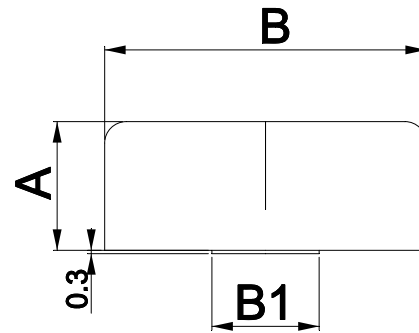

WING KNOB STYLE B

SPECIFICATION
 STAINLESS STEEL
 SINTERED
 MATERIAL ASIS 304
 Matt, SHOT BLASTED

RS No	A	A1 MIN	A2	B	B1	B2
237744	10	7	8	25	8	M6
237508	14.5	10	12	36	12	M8

Itemref	Quantity	Title	Article No./Reference	
		WING KNOB S/S style B		
Designed by	Checked by	Approved by - date	Filename	Date
				27/3/08
			Edition	Sheet
			1	1/1