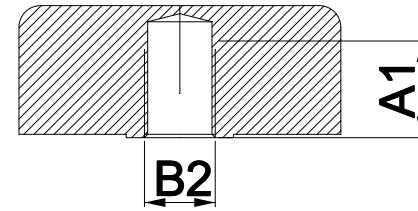

WING KNOB STYLE B

SPECIFICATION
 STAINLESS STEEL
 SINTERED
 MATERIAL ASIS 304
 Matt, SHOT BLASTED

RS No	A	A1 MIN	A2	B	B1	B2
237744	10	7	8	25	8	M6
237508	14.5	10	12	36	12	M8

Itemref	Quantity	Title	Article No./Reference	
		WING KNOB S/S style B		
Designed by	Checked by	Approved by - date	Filename	Date
				27/3/08
			Edition	Sheet
			1	1/1