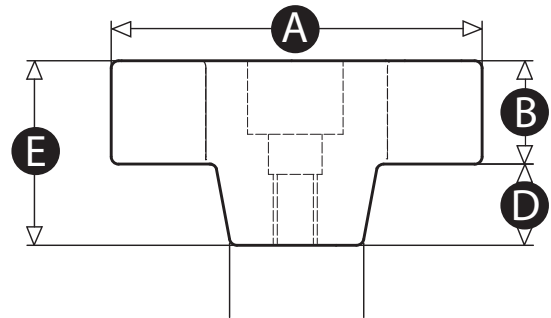

**DataSheet**  
**Female Wing Knob**

**Material**

High impact resistant thermoplastic

**Standard colour**

Black

**Finish**

Matt

**Female insert material**

Brass

Part No.	A	B	C	D	E	Thread size
686086	50	14	18	11	25	M6