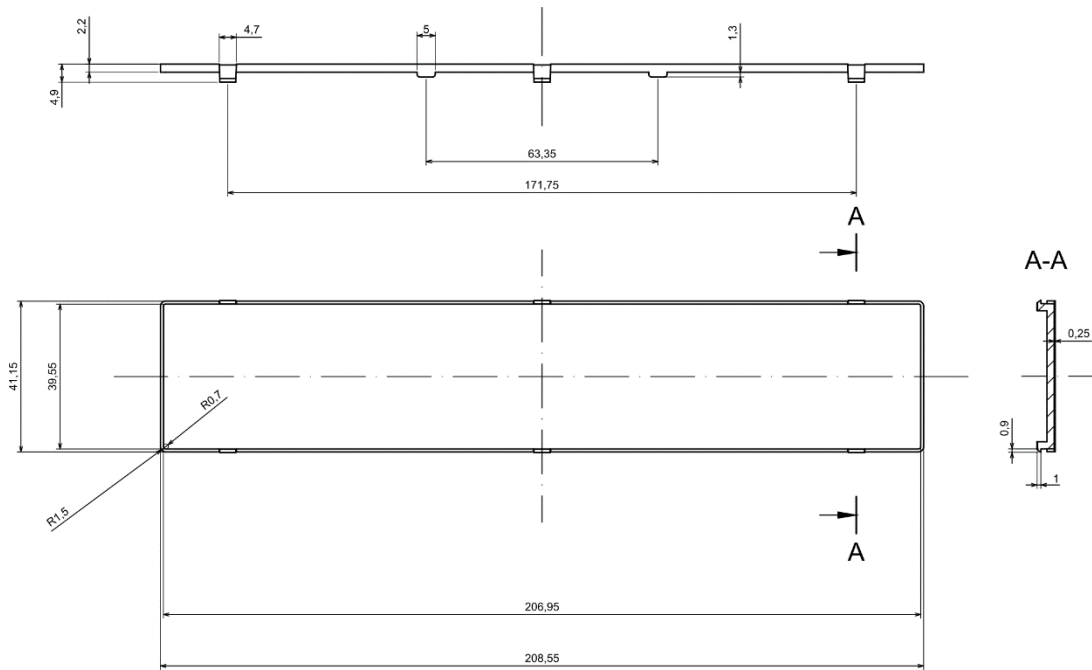

<b>Height</b>	4.9 mm
<b>Width</b>	41.2 mm
<b>Length</b>	208.6 mm

**Approvals**

<b>Standards Met</b>	RoHS Compliant
----------------------	----------------

**Similar Products**

Stock No.	Brand	Product Name	Type
2383989	RS PRO	DIN Rail Enclosures Accessories	DIN Rail filter
2383987	RS PRO	DIN Rail Enclosures Accessories	Transparent Red DIN Rail filter

All dimensions are given within +/-0,5mm tolerance