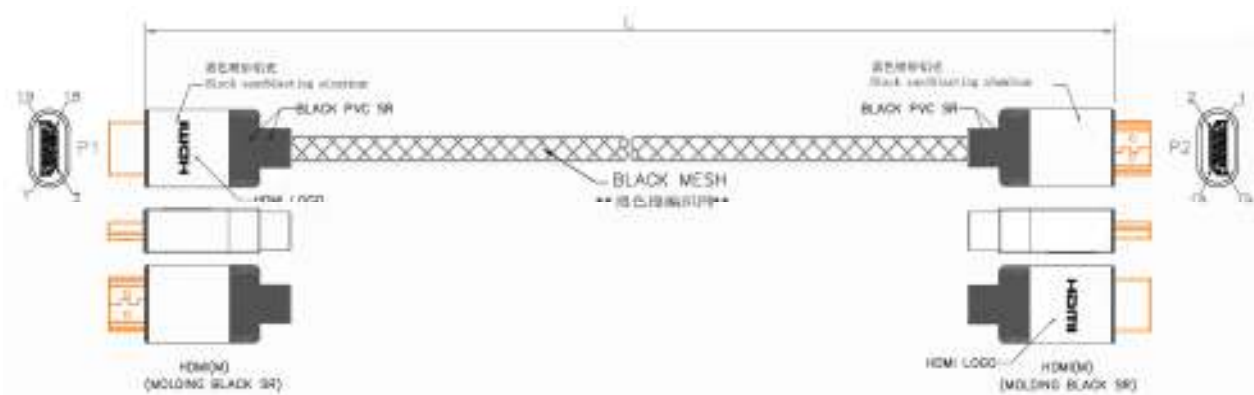

## RS PRO 5mtr HDMI M-M 8K High Speed with Ethernet Cable – Black with Black Connectors

Stock number: 195-4901

EN

The RSPRO 5 metre male to male 8K HDMI cable which has a black PVC jack with mesh and an outer diameter of 8.5mm. The connectors have a gold flash covering to prevent corrosion.

The connector hoods are also made of Aluminium and sandblasted black and has a strain relief to prevent the jacket splitting around the boot.

HDMI is possibly the most common display connection on the market which can be found on devices ranging from PC's, Bluray players, games consoles and more.

HDMI(M)	1	3	2	4	6	5	7	9	8	10	12	11	14	19	17	13	15	16	18	64
HDMI(M)	1	3	2	4	6	5	7	9	8	10	12	11	14	19	17	13	15	16	18	64
	PAIR		G	PAIR		G	PAIR		G	PAIR		G	PAIR		G	4C				SHELL

- CABLE: 26AWG(1/0.404BC),UL20276,AL+B+D-FOIL,[(#26\*1P+D+FAM)\*5PCS+#26\*4C], BLACK COLOR,OD=8.5±0.2mm,PVC JACKET.
- LENGTH: L
- CONNECTORS: HDMI(M)\*2PCS(BLACK INSULATOR)(SHELL GOLD PLATED).
- MOLD: MOLDING TYPE.
- CONTACTS:
- Test machine test condition.
  - A.100% OPEN,SHORT&INTERMITANCE TEST.
  - B.CONDUCTOR RESISTANCE: 2ohms MAX:
  - C.INSULATION RESISTANCE: 10MΩ Min/,10ms:
- ALL MUST BE MEET ON ROHS COMPLIANT.