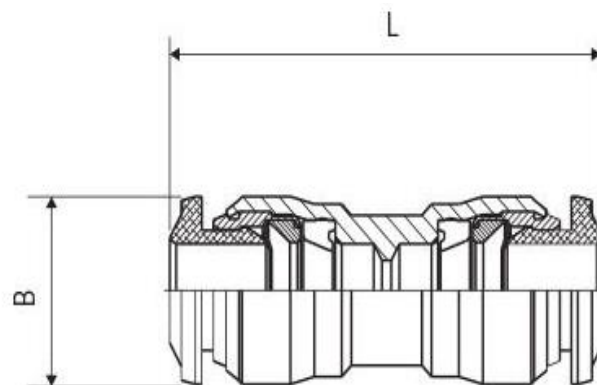

General Specifications

Material	Nickel Plated Brass
Applications	Lubrication System, Cooling System, Pneumatic Machinery Equipment

Mechanical Specifications

Connection Type	Tube
Tube Connection Size	4mm
Hose Barb Connection	4mm
Mounting Hole Diameter	10.5mm
Length	30.5mm

Operation Environment Specifications

Minimum Operating Temperature	-15°C
Maximum Operating Temperature	190°C

Similar Products

Parameters	2312753	2312755
Brand	RS PRO	RS PRO
Connection Type	Tube	Tube
Hose Barb Connection	6mm	8mm
Mounting Hole Diameter	12.5mm	14.5mm
Length	30.5mm	36mm
Material	Nickel Plated Brass	Nickel Plated Brass