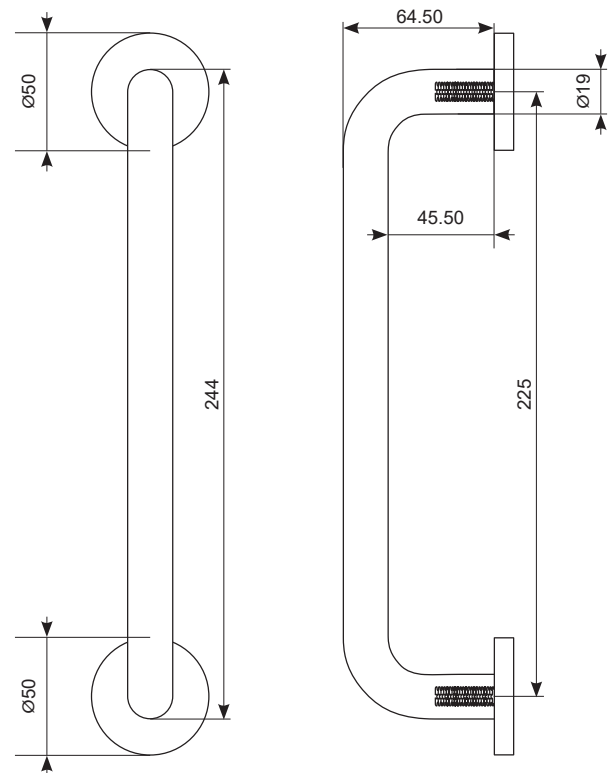

Datasheet

RS Pro Stainless Concealed Fix Pull Handle

RS Stock No: 726-4185

Product Details

Made of stainless steel.

Door thickness of 50mm.

Diameter of 19mm.

8mm fixing bolts.

45.5mm clearance between door and inside of handle.