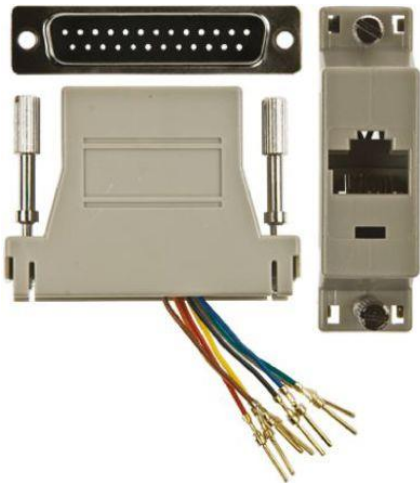

Datasheet

RJ45 to 25 way D plug

RS Stock number 625-6259

NOTE:
COVER COLOR:GRAY
COLOR RJ45 8P8C

BLUE	_____	1
ORANGE	_____	2
BLACK	_____	3
RED	_____	4
GREEN	_____	5
YELLOW	_____	6
BROWN	_____	7
GRAY	_____	8

WIRING

Dimensions: (mm)

Specification