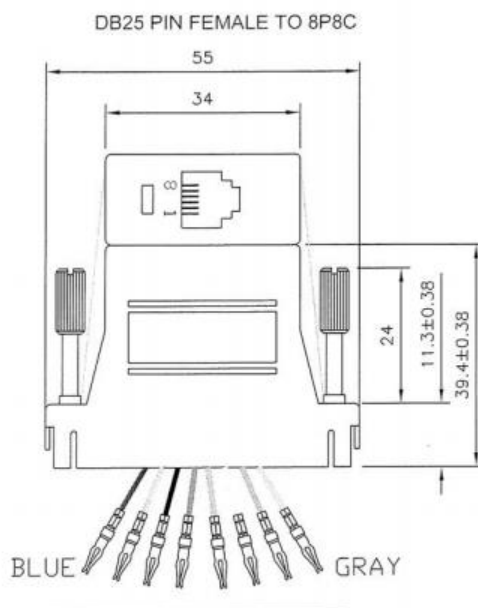

Datasheet

RJ45 to 25 way D plug

RS Stock number 625-6259

NOTE:
COVER COLOR:GRAY
COLOR RJ45 8P8C

BLUE	_____	1
ORANGE	_____	2
BLACK	_____	3
RED	_____	4
GREEN	_____	5
YELLOW	_____	6
BROWN	_____	7
GRAY	_____	8

WIRING

Dimensions: (mm)

Specification