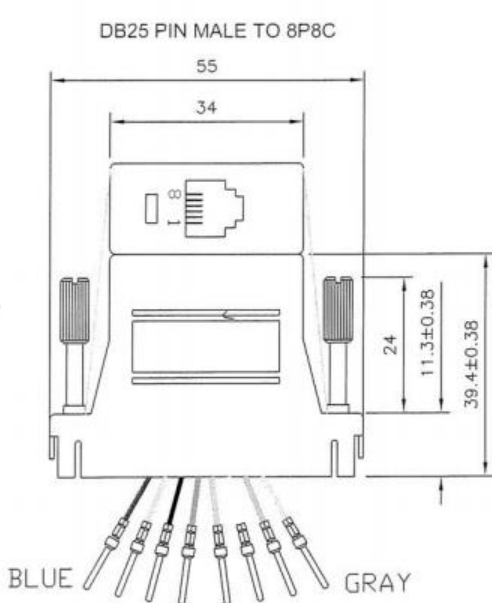

Datasheet

RJ45 to 25 way D plug

RS Stock number 625-6259

NOTE:
COVER COLOR:GRAY
COLOR RJ45 8P8C

BLUE	_____	1
ORANGE	_____	2
BLACK	_____	3
RED	_____	4
GREEN	_____	5
YELLOW	_____	6
BROWN	_____	7
GRAY	_____	8

WIRING

Dimensions: (mm)

Specification