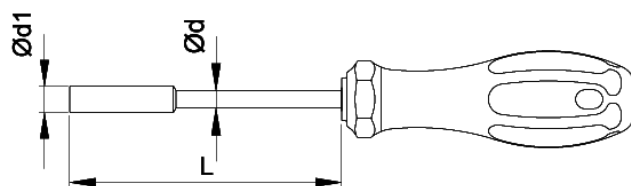

### Product feature:

- 25 mm deep hexagon socket for long threaded bolts
- Chrome Vanadium steel shaft
- Matt chrome finish
- Softgrip handle

RS CODE NO	CODE NO	 "	Ød1 mm	Ød mm	L mm	 mm	 g
1829742	F20A-0104RS	1/4"	11.0	7.0	125	100	118
1829743	F20A-0516RS	5/16"	12.0	7.0	125	110	118
1829744	F20A-0308RS	3/8"	14.0	7.0	125	110	124
1829746	F20A-0102RS	1/2"	17.0	8.0	125	120	166