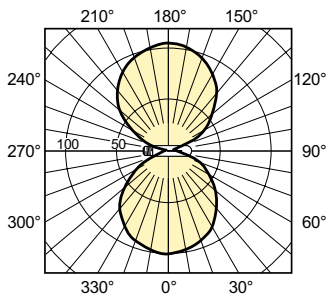

Product data

General Information	
Cap-Base	E27 [E27]
Operating Position	UNIVERSAL [Any or Universal (U)]
Life to 50% Failures (Nom)	28,000 hour(s)

Light Technical	
Color Code	220 [CCT of 2000K]
Chromaticity Coordinate X (Nom)	0.540
Chromaticity Coordinate Y (Nom)	0.413
Correlated Color Temperature (Nom)	2000 K
Luminous Efficacy (rated) (Nom)	84 lm/W
Color rendering index (CRI)	-
Arc Length O (Nom)	42 mm

Operating and Electrical	
Power Consumption	70.0 W
Voltage (Nom)	90 V
Voltage (Nom)	90 V

Controls and Dimming	
Dimmable	Yes

Mechanical and Housing	
Bulb Finish	Clear
Bulb Shape	T35 [T 35mm]

Approval and Application	
Mercury (Hg) Content (Nom)	16.3 mg
Energy Consumption kWh/1000 h	77 kWh

SON-T

EAN/UPC - Case

8711500193117

Dimensional drawing

Product	D (max)	O	L	C (max)
SON-T 70W/220 E27 1CT/12	36 mm	42 mm	102 mm	156 mm

Photometric data

Light Distribution Diagram - SON-T 70W/220 E27 1CT/12

Spectral Power Distribution Colour - SON-T 70W/220 E27 1CT/12