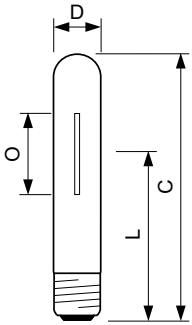

SON-T

SON-T 70W/220 E27 1CT/12

High Pressure Sodium lamp with clear tubular outer bulb

Warnings and Safety

- Control gear must include end-of-life protection (IEC60662, IEC 62035)
- A lamp breaking is extremely unlikely to have any impact on your health. If a lamp breaks, ventilate the room for 30 minutes and remove the parts, preferably with gloves. Put them in a sealed plastic bag and take it to your local waste facilities for recycling. Do not use a vacuum cleaner.

Product data

General Information	
Cap-Base	E27 [E27]
Operating Position	UNIVERSAL [Any or Universal (U)]
Life to 50% Failures (Nom)	28,000 hour(s)

Light Technical	
Color Code	220 [CCT of 2000K]
Chromaticity Coordinate X (Nom)	0.540
Chromaticity Coordinate Y (Nom)	0.413
Correlated Color Temperature (Nom)	2000 K
Luminous Efficacy (rated) (Nom)	84 lm/W
Color rendering index (CRI)	-
Arc Length O (Nom)	42 mm

Operating and Electrical	
Power Consumption	70.0 W
Voltage (Nom)	90 V
Voltage (Nom)	90 V

Controls and Dimming	
Dimmable	Yes

Mechanical and Housing	
Bulb Finish	Clear
Bulb Shape	T35 [T 35mm]

Approval and Application	
Mercury (Hg) Content (Nom)	16.3 mg
Energy Consumption kWh/1000 h	77 kWh

SON-T

EAN/UPC - Case

8711500193117

Dimensional drawing

Product	D (max)	O	L	C (max)
SON-T 70W/220 E27 1CT/12	36 mm	42 mm	102 mm	156 mm

Photometric data

Light Distribution Diagram - SON-T 70W/220 E27 1CT/12

Spectral Power Distribution Colour - SON-T 70W/220 E27 1CT/12