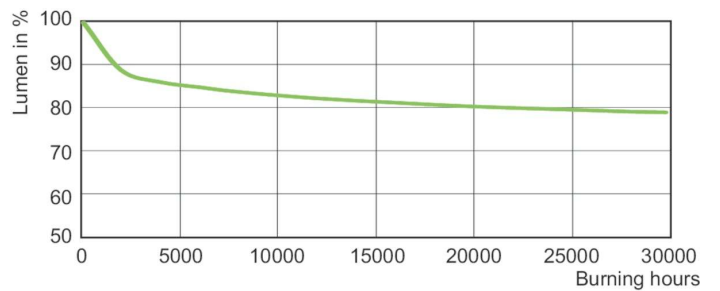

Lifetime

Life Expectancy Diagram - SON-T 70W/220 E27 1CT/12

Lumen Maintenance Diagram - SON-T 70W/220 E27 1CT/12