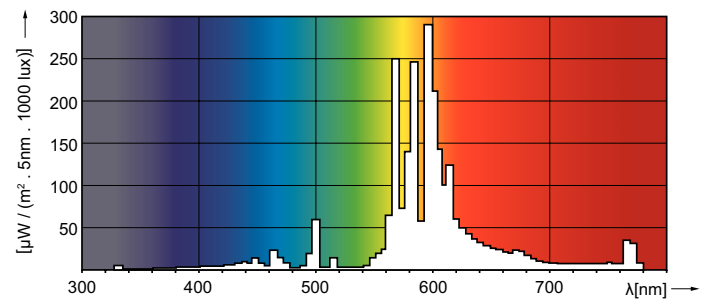

Product data

General Information	
Cap-Base	E27 [E27]
Operating Position	UNIVERSAL [Any or Universal (U)]
Life to 50% Failures (Nom)	28,000 hour(s)

Light Technical	
Color Code	220 [CCT of 2000K]
Chromaticity Coordinate X (Nom)	0.540
Chromaticity Coordinate Y (Nom)	0.413
Correlated Color Temperature (Nom)	2000 K
Luminous Efficacy (rated) (Nom)	84 lm/W
Color rendering index (CRI)	-
Arc Length O (Nom)	42 mm

SON-T

EAN/UPC - Case

8711500193117

Dimensional drawing

Product	D (max)	O	L	C (max)
SON-T 70W/220 E27 1CT/12	36 mm	42 mm	102 mm	156 mm

Photometric data

Light Distribution Diagram - SON-T 70W/220 E27 1CT/12

Spectral Power Distribution Colour - SON-T 70W/220 E27 1CT/12