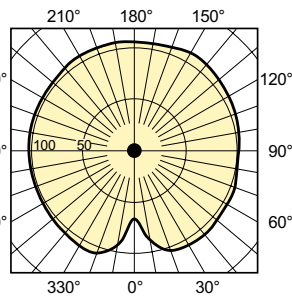

Product data

General Information	
Cap-Base	E27 [E27]
Operating Position	UNIVERSAL [Any or Universal (U)]
Life to 50% Failures (Nom)	28,000 hour(s)

Light Technical	
Color Code	220 [CCT of 2000K]
Chromaticity Coordinate X (Nom)	0.540
Chromaticity Coordinate Y (Nom)	0.413
Correlated Color Temperature (Nom)	2000 K
Luminous Efficacy (rated) (Nom)	84 lm/W
Color rendering index (CRI)	-
Arc Length O (Nom)	42 mm

SON-T

EAN/UPC - Case

8711500193117

Dimensional drawing

Product	D (max)	O	L	C (max)
SON-T 70W/220 E27 1CT/12	36 mm	42 mm	102 mm	156 mm

Photometric data

Light Distribution Diagram - SON-T 70W/220 E27 1CT/12

Spectral Power Distribution Colour - SON-T 70W/220 E27 1CT/12