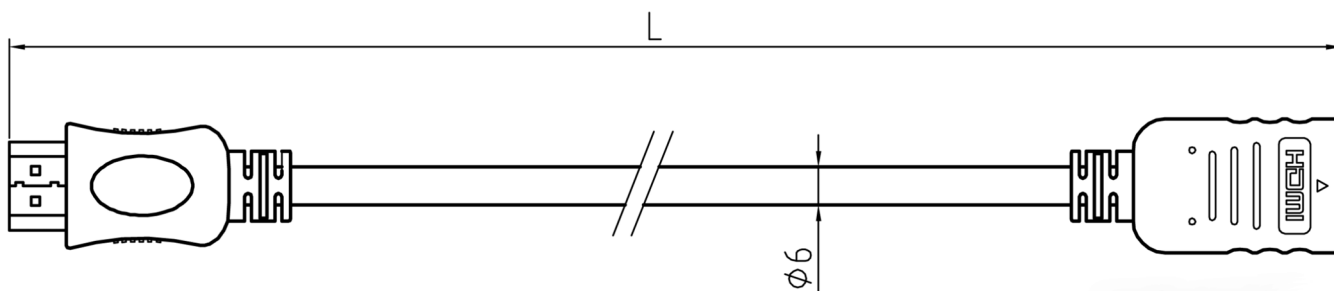

Datasheet

RS PRO 0.5mtr HDMI M-F High Speed with Ethernet Cable - Black

Stock number: 182-8514

EN

The RSPRO 0.5 metre male to female HDMI cable which has a black PVC jack and an outer diameter of 6mm. The connectors have a gold flash covering to prevent corrosion.

The connector hoods are also made of white PVC with a small foot print of 19.44mm wide and 11mm high, and have a strain relief to prevent the jacket splitting around the boot.

HDMI is possibly the most common display connection on the market which can be found on devices ranging from PC's, Bluray players, games consoles and more.

- HDMI CABLE V1.4 WIRE GAUGE:
30AWG COPPER [(30#*1P+D+FAM)*5P +30#*4C+AL+D+BLACK PVC6.0MM]
- HOOD: MOLDING TYPE,BLACK IN COLOR
- CABLE ELECTRICAL TEST:
100% OPEN SHORT & MISS WIRE TEST.
- PACKING: 1PC/POLYBAG