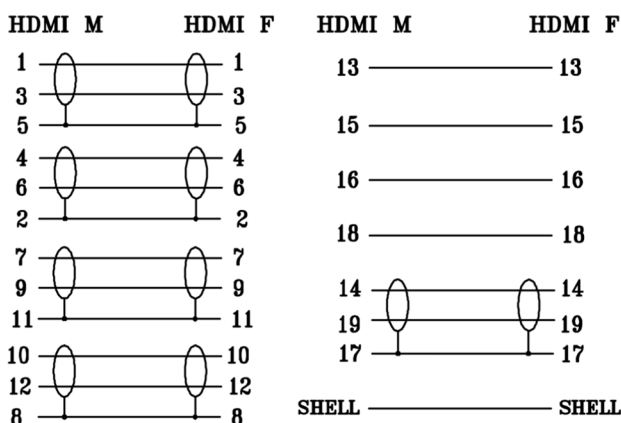

Datasheet

RS PRO 0.5mtr HDMI M-F High Speed with Ethernet Cable - Black

Stock number: 182-8514

EN

The RSPRO 0.5 metre male to female HDMI cable which has a black PVC jack and an outer diameter of 6mm. The connectors have a gold flash covering to prevent corrosion.

The connector hoods are also made of white PVC with a small foot print of 19.44mm wide and 11mm high, and have a strain relief to prevent the jacket splitting around the boot.

HDMI is possibly the most common display connection on the market which can be found on devices ranging from PC's, Bluray players, games consoles and more.

- HDMI CABLE V1.4 WIRE GAUGE:
30AWG COPPER [(30#*1P+D+FAM)*5P +30#*4C+AL+D+BLACK PVC6.0MM]
- HOOD: MOLDING TYPE,BLACK IN COLOR
- CABLE ELECTRICAL TEST:
100% OPEN SHORT & MISS WIRE TEST.
- PACKING: 1PC/POLYBAG