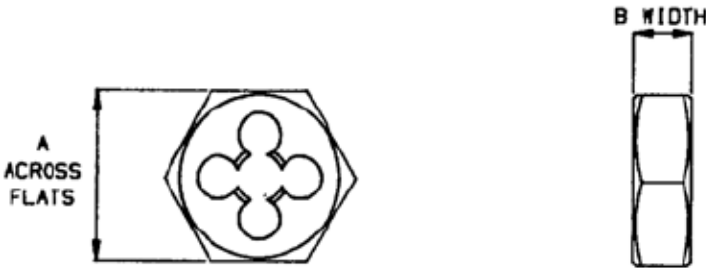

Datasheet

0.8mm Pitch M5 HSS Die Nut

RS Stock number 424-235

Dimensions:

SIZE	AF x THICKNESS
M4X0.70	0.71"x1/4"
M5X0.80	0.71"x1/4"
M6X1.0	0.71"x1/4"
M8X1.25	0.82"x5/16"
M10X1.50	0.92"x3/8"
M12X1.75	1.10"x1/2"