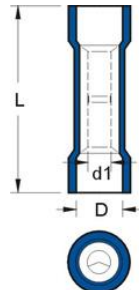

EN

Datasheet

RS PRO PC-INSULATED (FLARED) BUTT SPLICE CONNECTORS

Stock number: 178-7202

MAXIMUM ELECTRIC CURRENT:

A.W.G.	22	20	18	16
AMP.	9	12	17	18

MAXIMUM ELECTRICAL RATING: 125° C 600 VOLTS MAX.

INSULATION MATERIAL: PC

TERMINAL MATERIAL: COPPER

INSULATION COLOR: RED

WIRE RANGE A.W.G. mm ²	ITEM NO.	DIMENSION inch(mm)			MATERIAL
		L	D	d1	
22-16 A.W.G. 0.5-1.5 mm ²	178-7202	0.984 25	0.157 4.000	0.067 1.7	COPPER TUBULAR