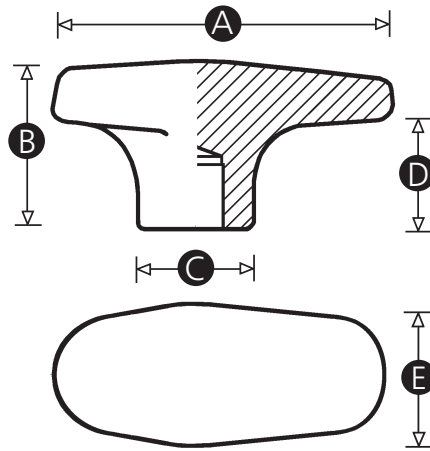

DataSheet

Female Duroplast Offset Tee Handle

Material

Duroplast

Standard Colour

Black

Finish

Gloss

Thread

Moulded Thread

Part No.	A	B	C	D	E	Thread size
2670825	60	30	20	18	25	M6
2670831	80	30	22	18	30	M8
2670847	100	35	25	20	32	M10