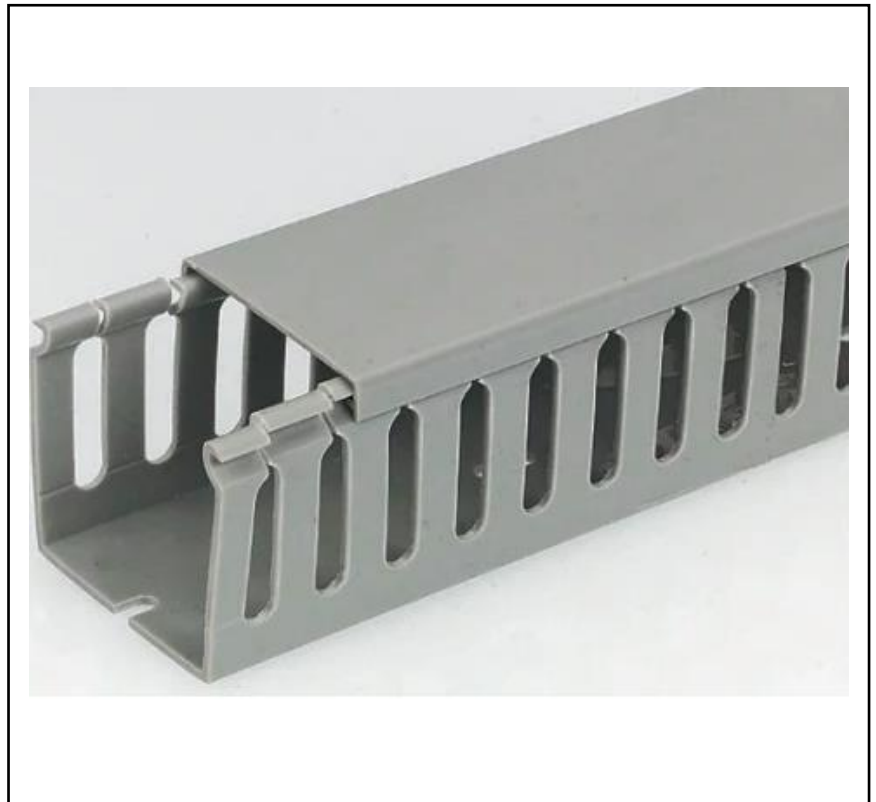

FEATURES

- Cable protection
- Slotted construction
- Significantly lower fire risk, due to self-extinguishing nature
- Slot gaps are 8mm

RS PRO Grey Slotted Panel Trunking - Open Slot, W40 mm x D40mm, L2m, PVC

RS Stock No.: 758-9288

RS Professionally Approved Products bring to you professional quality parts across all product categories. Our product range has been tested by engineers and provides a comparable quality to the leading brands without paying a premium price.