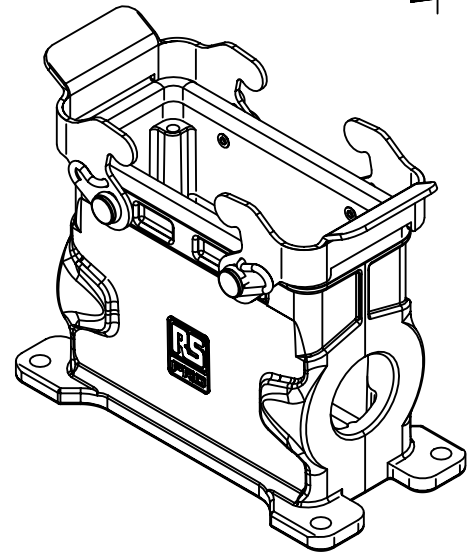

1 2 3 4 5 6

A
B
C
D

	FREE SIZE TOL':			TITLE		REV.
				RS Pro 16B surface mounted housing		A
	DRAWN BY	Limei.L	2018.3.21	SIZE	PART NUMBER	SHEET
	CHECKED BY	Andy.Y	2018.3.21		A4	1715712
APPROVED. BY	Steven.W	2018.3.21	SCALE 1:2	MATERIAL:	UNIT: mm	