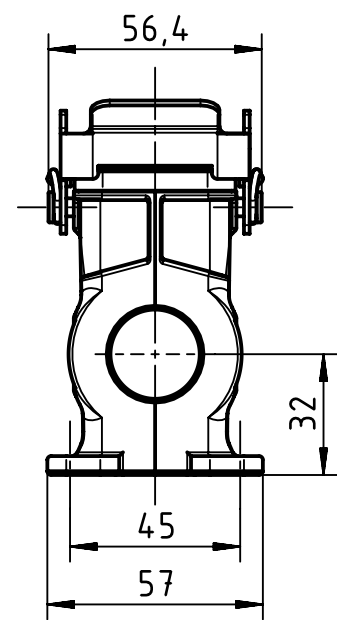

1 2 3 4 5 6

A
B
C
D

	FREE SIZE TOL':			TITLE		REV.
				RS Pro 16B surface mounted housing		A
	DRAWN BY	Limei.L	2018.3.21	SIZE	PART NUMBER	SHEET
	CHECKED BY	Andy.Y	2018.3.21		A4	1715712
APPROVED. BY	Steven.W	2018.3.21	SCALE 1:2	MATERIAL:	UNIT: mm	