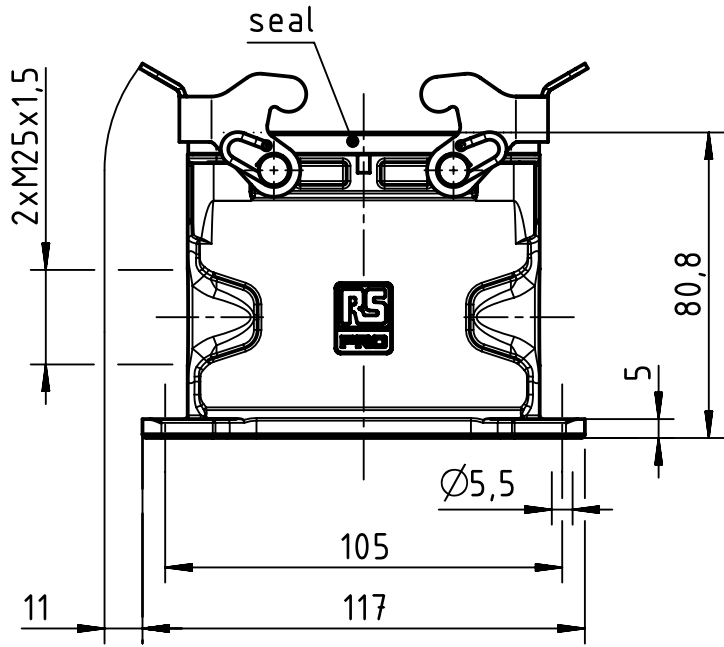

1 2 3 4 5 6

A
B
C
D

	FREE SIZE TOL':			TITLE		REV.
				RS Pro 16B surface mounted housing		A
	DRAWN BY	Limei.L	2018.3.21	SIZE	PART NUMBER	SHEET
	CHECKED BY	Andy.Y	2018.3.21		A4	1715712
APPROVED. BY	Steven.W	2018.3.21	SCALE 1:2	MATERIAL:	UNIT: mm	