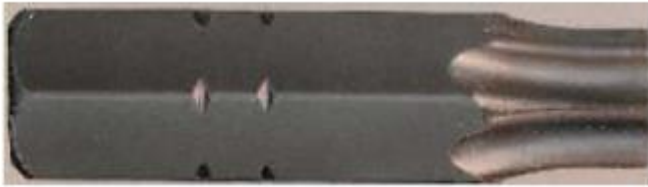

#### Specification

**Material:**

Chrome moly steel

**Finish:**

Sandblast finish

**Contents:**

1 pc- T-15 Torx Bits

**Feature:**

Tool bits to drive slotted and Supadriv/Pozidriv™ screws, hexagon and TORX® socket screws. All bits have a hexagon shaft section (1/4" across flats) with notches which enable them to locate and latch into the appropriate driver. Bits are made from chrome-vanadium steel with a grey rustproof finish.