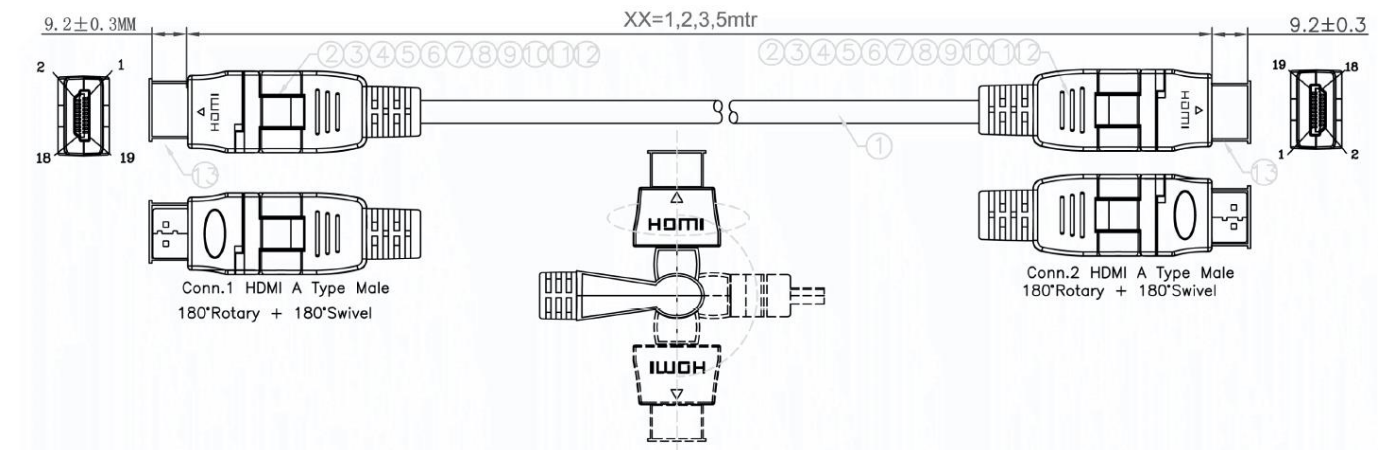

Datasheet

RS PRO 3 mtr HDMI Male to HDMI Male High Speed with Ethernet Cable & Swivel Connectors

Stock number: 2299954

EN

The RSPRO 3 metre HDMI male to HDMI male cable which has a black PVC jack and an outer diameter of 6mm. The connectors have swivel and rotating points to make it easier to connect them at difficult angles and have gold flash covering to prevent corrosion.

The connector hoods are also made of black PVC.

HDMI is possibly the most common display connection on the market which can be found on devices ranging from PC's, Bluray players, games consoles and more.