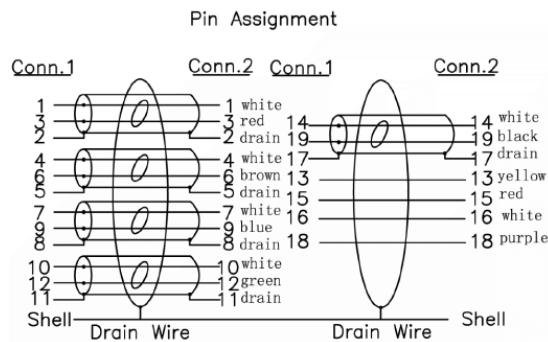

## RS PRO 3 mtr HDMI Male to HDMI Male High Speed with Ethernet Cable & Swivel Connectors

Stock number: 2299954

EN

The RSPRO 3 metre HDMI male to HDMI male cable which has a black PVC jack and an outer diameter of 6mm. The connectors have swivel and rotating points to make it easier to connect them at difficult angles and have gold flash covering to prevent corrosion.

The connector hoods are also made of black PVC.

HDMI is possibly the most common display connection on the market which can be found on devices ranging from PC's, Bluray players, games consoles and more.