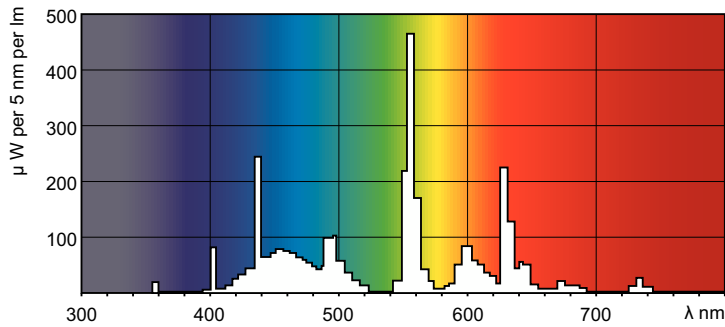

TL-D LIFEMAX Super 80

TL-D 58W/865 1SL/25

The TL-D LIFEMAX Super 80 lamp offers more lumens per watt and better color rendering than TL-D standard colors. Furthermore, it has a lower mercury content. The lamp can be operated in existing TL-D luminaires.

Product data

General Information	
Cap-Base	G13 [Medium Bi-Pin Fluorescent]
Nominal lifetime	15,000 hour(s)
Life to 50% Failures (Nom)	15,000 hour(s)
Light Technical	
Color Code	865 [CCT of 6500K]
Color Designation	Cool Daylight
Correlated Color Temperature (Nom)	6500 K
Luminous Efficacy (rated) (Nom)	82 lm/W
Color rendering index (CRI)	80
Operating and Electrical	
Power Consumption	58.5 W
Lamp Current (Nom)	0.670 A
Voltage (Nom)	111 V
Voltage (Nom)	111 V
Controls and Dimming	
Dimmable	Yes

Mechanical and Housing	
Bulb Shape	T8 [26 mm (T8)]
Approval and Application	
Mercury (Hg) Content (Nom)	2.0 mg
Product Data	
Order product name	TL-D 58W/865 1SL/25
Full product name	TL-D 58W/865 1SL/25
Full product code	871150028496940
Order code	927983286536
Material Nr. (12NC)	927983286536
Numerator - Quantity Per Pack	1
EAN/UPC - Product/Case	8711500284969
Numerator - Packs per outer box	25
EAN/UPC - Case	8711500284976

TL-D LIFEMAX Super 80

Dimensional drawing

Product	D (max)	A (max)	B (max)	B (min)	C (max)
TL-D 58W/865 1SL/25	28 mm	1,500.0 mm	1,507.1 mm	1,504.7 mm	1,514.2 mm

Photometric data

Spectral Power Distribution Colour - TL-D 58W/865 1SL/25