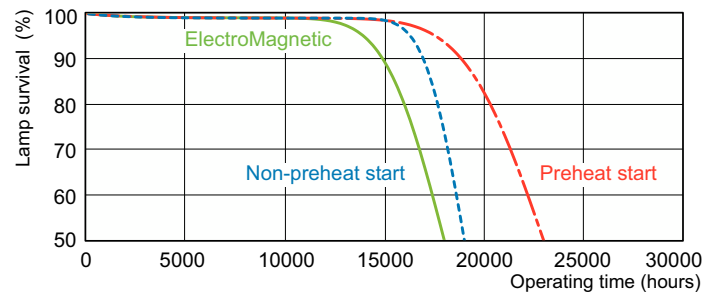

Life Expectancy Diagram - TL-D 58W/865 1SL/25