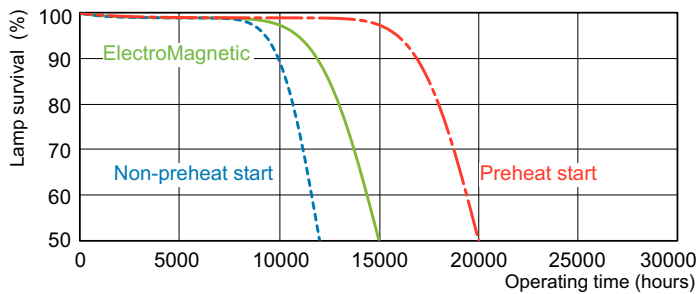

Lifetime

Life Expectancy Diagram - TL-D 58W/865 1SL/25