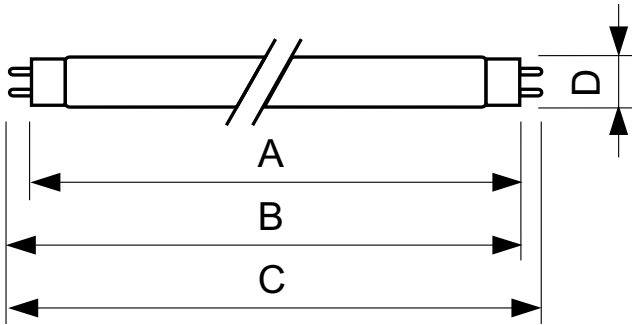

TL-D LIFEMAX Super 80

TL-D 58W/865 1SL/25

The TL-D LIFEMAX Super 80 lamp offers more lumens per watt and better color rendering than TL-D standard colors. Furthermore, it has a lower mercury content. The lamp can be operated in existing TL-D luminaires.

Product data

General Information	
Cap-Base	G13 [Medium Bi-Pin Fluorescent]
Nominal lifetime	15,000 hour(s)
Life to 50% Failures (Nom)	15,000 hour(s)
Light Technical	
Color Code	865 [CCT of 6500K]
Color Designation	Cool Daylight
Correlated Color Temperature (Nom)	6500 K
Luminous Efficacy (rated) (Nom)	82 lm/W
Color rendering index (CRI)	80
Operating and Electrical	
Power Consumption	58.5 W
Lamp Current (Nom)	0.670 A
Voltage (Nom)	111 V
Voltage (Nom)	111 V
Controls and Dimming	
Dimmable	Yes

Mechanical and Housing	
Bulb Shape	T8 [26 mm (T8)]
Approval and Application	
Mercury (Hg) Content (Nom)	2.0 mg
Product Data	
Order product name	TL-D 58W/865 1SL/25
Full product name	TL-D 58W/865 1SL/25
Full product code	871150028496940
Order code	927983286536
Material Nr. (12NC)	927983286536
Numerator - Quantity Per Pack	1
EAN/UPC - Product/Case	8711500284969
Numerator - Packs per outer box	25
EAN/UPC - Case	8711500284976

TL-D LIFEMAX Super 80

Dimensional drawing

Product	D (max)	A (max)	B (max)	B (min)	C (max)
TL-D 58W/865 1SL/25	28 mm	1,500.0 mm	1,507.1 mm	1,504.7 mm	1,514.2 mm

Photometric data

Spectral Power Distribution Colour - TL-D 58W/865 1SL/25