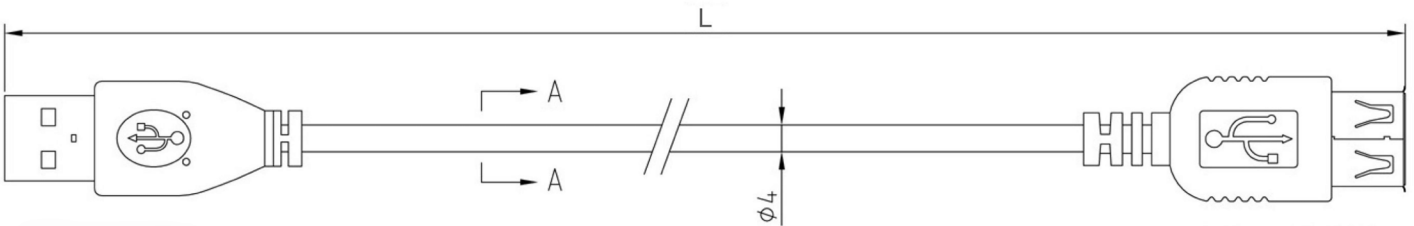

Datasheet

RS PRO 12cm USB 2.0 A M - A F Extension Cable - Black

Stock number: 182-8487

EN

The RS PRO 12cmUSB version 2.0 A male to A female cable has a black PVC jacket and connector hoods. The cable flex has copper wire conductors and drain wire, with an aluminium braid, foil shielding and has an outer diameter of 4mm.

The connectors are nickel and have a strain relief to help avoid the cable splitting around the edge of the boot. USB A male to A female cables are used to extend shorter cables when extra length is needed.

- 1 ————— 1
- 2 ————— 2
- 3 ————— 3
- 4 ————— 4
- Shell ————— Shell

Item Name		Description
CONDUCTOR A	Material	7/0.12mm BCX1P
CONDUCTOR B	Material	7/0.12mm BCX2C
INSULATOR	Material	PE+PVC
SHIELD	Material	AL/FOIL
BRAID	Material	64/0.12mm ALMG
Drain wire	Material	0.25mm Cu
OUTER	OD	4mm
JACKET	COLOR	BLACK