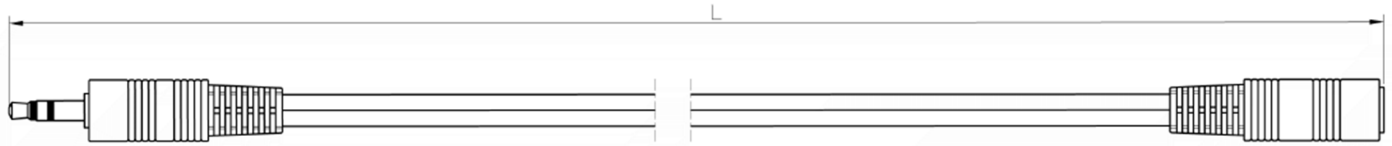

### RS PRO 15m 3.5mm Stereo Extension Cable, Black

Stock number: 192-4428

EN

The RS PRO 15 metre, 3.5mm stereo extension cable has a jack plug to a socket both with moulded black boots.

The connectors are nickel and have a strain relief to help avoid the cable splitting around the edge of the boot.

The 3.5mm jack plug is used on a variety of audio devices.

BLACK (3.5)  BLACK (3.5)

OD2.6 BLACK PVC

10\*□0.10CCS

1. CABLE: (0.10CCS\*10\*2C) OD2.6mm\*2, BLACK COLOR, PVC JACKET.
2. CONNECTORS:  $\phi$ 3.5mm STEREO PLUG GOLD\*1PCS,  $\phi$ 3.5mm STEREO JACK GOLD\*1PCS
3. MOLD ASSEMBLY, BLACK COLOR (3.5mm PLUG), BLACK COLOR (3.5 JACK)
4. OPEN/SHORT TEST: 100% TEST.
5. ROHS COMPLIANT
6. CONTACTS