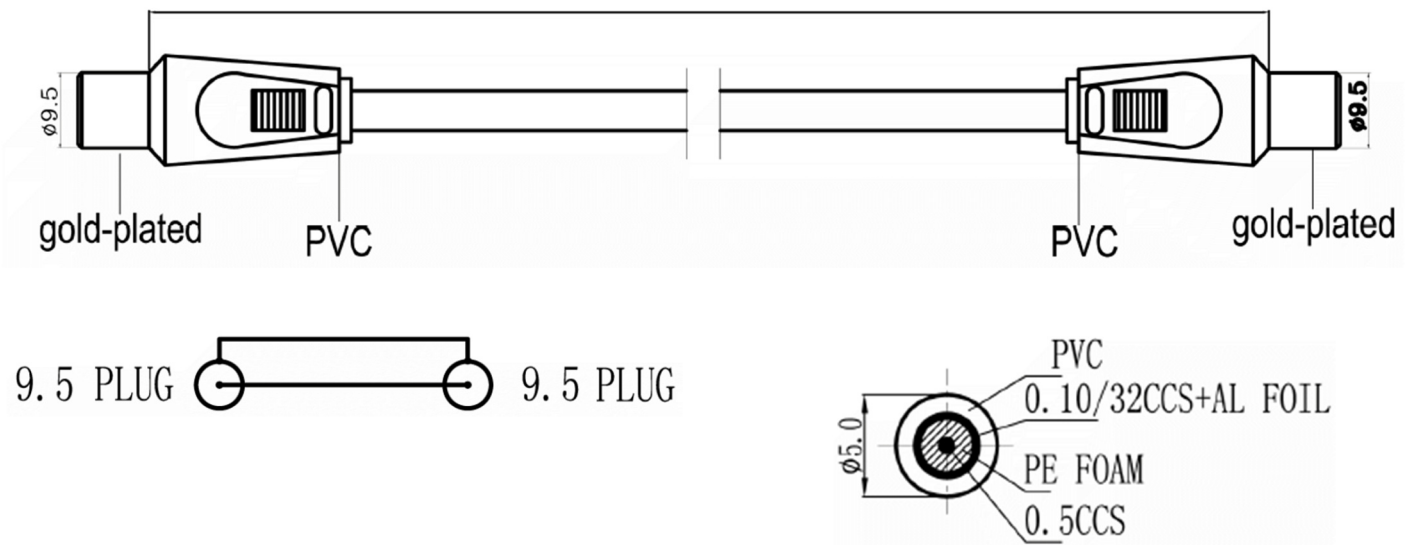

Datasheet

RS PRO 20m Coaxial Male to Male TV Cable, White

Stock number: 192-4495

EN

The RS PRO 20 metre, 75-ohm coaxial TV cable has a white PVC jack and boots.

The inner core is a single, solid core and has a PE foam surrounding and is double shielded with a layer of aluminium foil and a CCS braid.

Coaxial TV cables are generally used to connect a TV aerial to a TV.

RoHS / REACH / CE