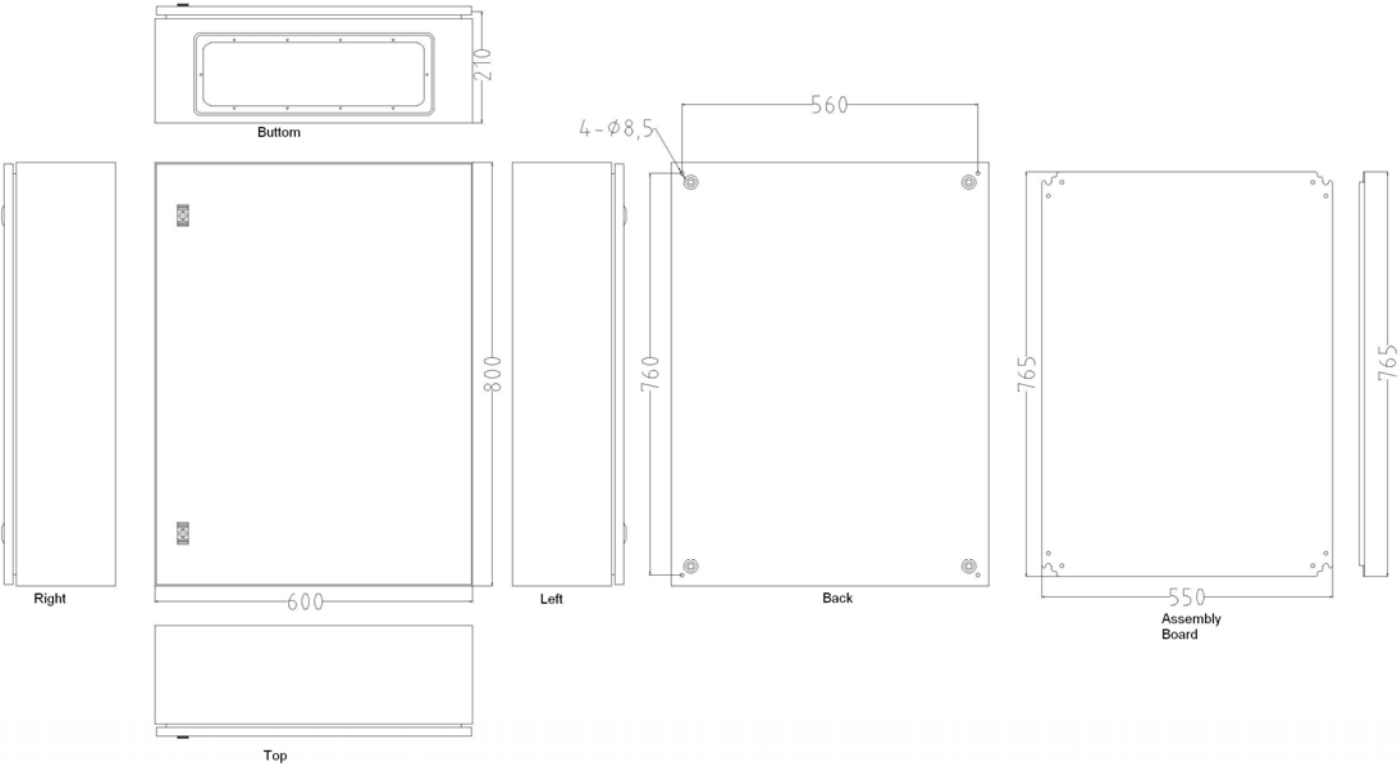

# Mild Steel IP66 Wall Box, 800x600x210mm

unit: +/-0.8mm