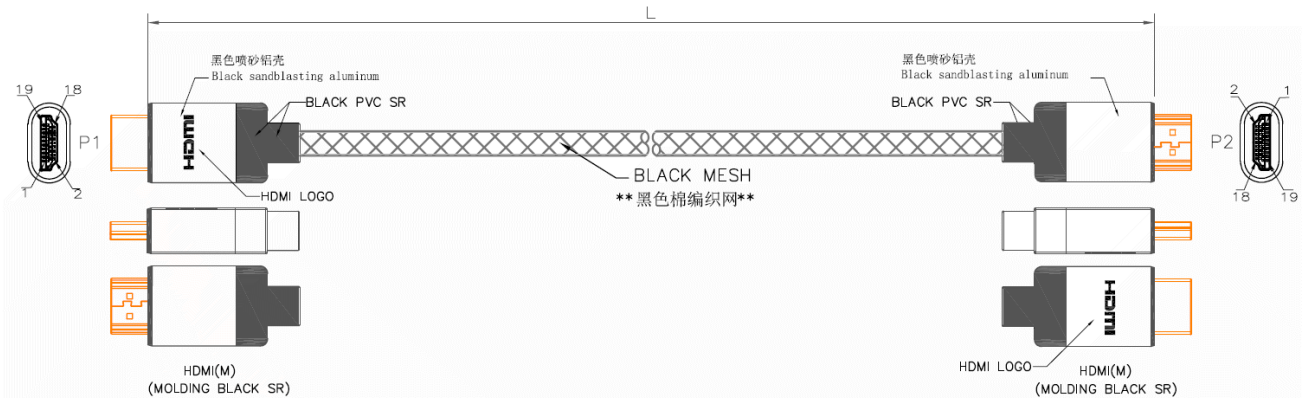

Datasheet

RS PRO 2mtr HDMI M-M 8K High Speed with Ethernet Cable – Black with Black Connectors – 5 Pack

Stock number: 2513268

EN

The RSPRO 2 metre male to male 8K HDMI cable which has a black PVC jack with mesh and an outer diameter of 7.3mm. The connectors have a gold flash covering to prevent corrosion.

The connector hoods are also made of Aluminium and sandblasted black and has a strain relief to prevent the jacket splitting around the boot.

HDMI is possibly the most common display connection on the market which can be found on devices ranging from PC's, Bluray players, games consoles and more.

HDMI(M)	1	3	2	4	6	5	7	9	8	10	12	11	14	19	17	13	15	16	18	64
HDMI(M)	1 3 PAIR		2 G	4 6 PAIR		5 G	7 9 PAIR		8 G	10 12 PAIR		11 G	14 19 PAIR		17 G	13 15 16 18 4C				64 SHELL

- CABLE: 28AWG(1/0.32BC),UL20276,AL+B+D-FOIL,[(#28*1P+D+FAM)*5PCS+#28*4C], BLACK COLOR,OD=7.3±0.2mm,PVC JACKET.
- LENGTH: L.
- CONNECTORS:HDMI(M)*2PCS(BLACK INSULATOR)(SHELL GOLD PLATED).
- MOLD: MOLDING TYPE.
- CONTACTS:
- Test machine test condition.
 - A.100% OPEN,SHORT&INTERMITANCE TEST.
 - B.CONDUCTOR RESISTANCE: 2ohms MAX:
 - C.INSULATION RESISTANCE:10MΩ Min/,10ms:
- ALL MUST BE MEET ON ROHS COMPLIANT.