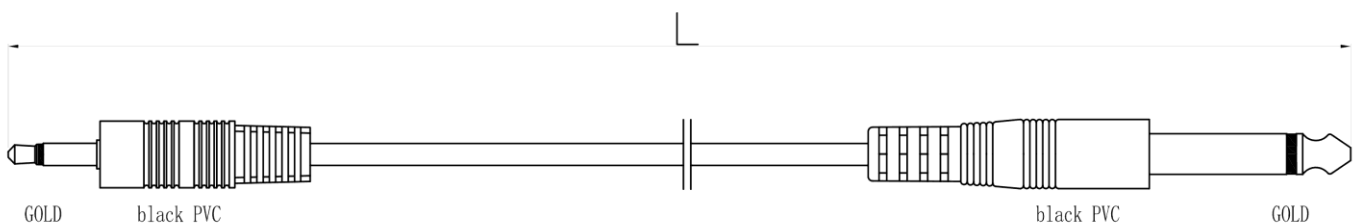

Datasheet

RS PRO 1.5m Mono 6.35mm Jack to 3.5mm Jack Cable

Stock number: 2368988

EN

The RS-PRO range of cables 6.35mm to 3.5mm Mono cables are ideal for connecting between two pieces of audio equipment that have 3.5mm / 6.35mm sockets.

These types of mono jacks are also be referred to as TS (Tip Sleeve) connectors. They are assembled with gold connectors for a high-quality finish that also provide anti-corrosive properties.

- 1.5m
- 6.35mm Jack
- 3.5mm Jack
- Mono Audio
- Gold Connectors

1. CABLE: 0.12CU*18+0.12CCS*28+OD3.5mm, BLACK COLOR , PVC JACKET.
2. CONNECTORS: ϕ 3.5mm MONO PLUG*1PCS, ϕ 6.35mm MONO PLUG*1PCS,
3. MOLD ASSEMBLY, BLACK COLOR
4. OPEN/SHORT TEST: 100% TEST.
5. ROHS COMPLIANT