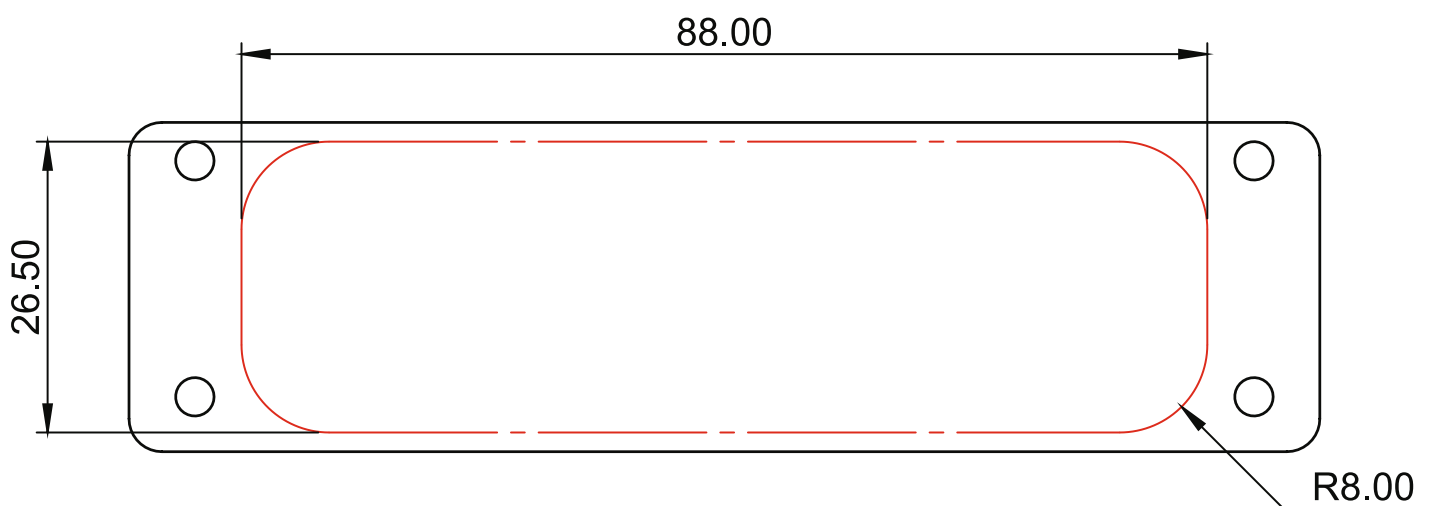

Datasheet

RS PRO - Plastic Bezel

Stock number: 195-1530

EN

Features:

- Plastic bezel for use with extruded aluminium case. Supplied with screw caps.
- Provides a cosmetic finish.

Datasheet

Product Description:

RS PRO - Plastic Bezel

Brought to you by RS Pro, plastic bezel for use with extruded aluminium case. Supplied with screw caps. Provides a cosmetic finish to the case.

For use with the following part numbers:

195-1518, 195-1519, 195-1520, 195-1542, 195-1543, 195-1544

Specifications:

Material	ABS
Finish	Black
Weight	6.4g