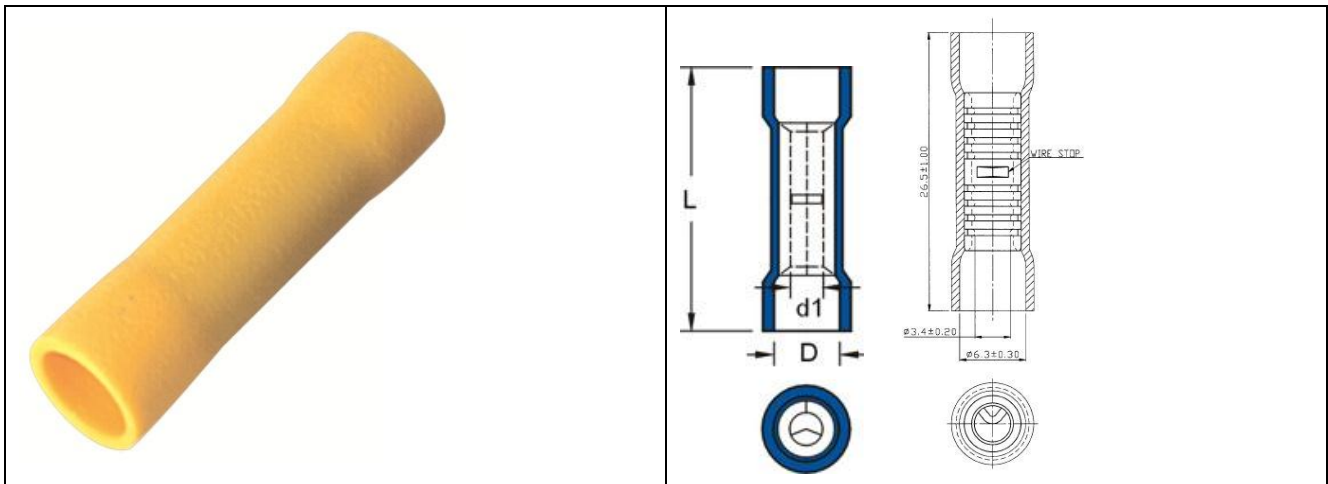

# RS PRO VINYL-INSULATED BUTT SPLICE CONNECTORS

Stock number: 178-7227

MAXIMUM ELECTRIC CURRENT:

A.W.G.	12	10
AMP.	35	50

MAXIMUM ELECTRICAL RATING: 75° C 300 VOLTS MAX.

INSULATION MATERIAL: VINYL (PVC)

TERMINAL MATERIAL: COPPER

INSULATION COLOR: YELLOW

WIRE RANGE A.W.G. mm <sup>2</sup>	ITEM NO.	DIMENSION inch(mm)			MATERIAL
		L	D	d1	
12-10 A.W.G.	178-7227	1.043	0.248	0.134	COPPER PLATE
4-6 mm <sup>2</sup>		26.5	6.300	3.4	