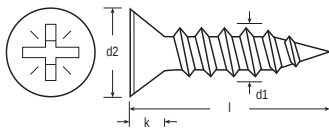

ENGLISH

Datasheet

Recessed Countersunk Stainless Steel A2-304 Woodscrew, to DIN 7997

RS Stock No **4833006**
Size **4.0 x 40mm**

d1	No. 4 3.0mm	No. 6 3.5mm	No. 8 4.0mm	No. 10 5.0mm	No. 12 5.5mm
d2	5.6	6.5	7.5	9.2	10.2
k	1.65	1.13	2.2	2.5	2.75
Recess No.	1	2	2	2	3

Please view our full range listing below

RS Stock No	Size (mm)	RS Stock No	Size (mm)
1443524	3.0 x 16	4833185	5.0 x 30
1443525	3.0 x 20	4833191	5.0 x 40
1443526	3.0 x 25	4833208	5.0 x 50
1443527	3.5 x 16	4833214	5.0 x 65
4833090	3.5 x 20	1443528	5.0 x 75
4833113	3.5 x 25	1443529	5.0 x 100
4833129	3.5 x 30		
4833135	4.0 x 20		
4833141	4.0 x 25		
4833157	4.0 x 30		
4833006	4.0 x 40		
4833163	4.0 x 50		
4833179	5.0 x 25		